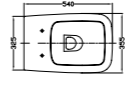

WALL FACED BACK INLET WITH THIN SOFT CLOSED SEAT

- _ Supplied with Universal Trap for S or P Trap Connections
- _ S Trap Setout 60mm

123341 (1TH) / 123357 (NTH)
INSET BASIN WHITE
_Overall size 465 x 465 x 145mm

123346 (1TH) / 123358 (NTH)
ABOVE COUNTER PLATFORM BASIN WHITE
_Overall size 670 x 360 x 80mm

123347 (NTH)
UNDERCOUNTER BASIN WHITE
_Overall size 505 x 365 x 204mm

WALL HUNG PAN WITH SOFT CLOSED SEAT

- _ For P Trap Applications
- _ WELS 4 Star Rating

BYRON STONE BATH
21127_Overall – L1500 x D800 x H570mm W67kg
21128_Overall – L1690 x D800 x H570mm W84kg

BARWON TEAR DROP STONE BATH
22271_Overall – L1690 x D820 x H480mm W67kg
22272_Overall – L1910 x D820 x H480mm W75kg