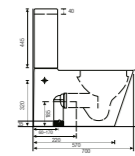

TOILETS

WALL FACED SUITE WITH THICK SOFT CLOSED SEAT

- _ WELS 4 Star – 4.5/3lt Dual Flush Ceramic Cistern
- _ Geberit Inlet and Outlet Valves
- _ Universal Trap Supplied for S or P Trap Connections
- _ S Trap Setout Range of 60-170mm. Optional Offset Available for 150-220mm Setout.
- _ Code 371335 (Bottom Inlet) Or 371339 (Back Inlet)