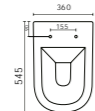

BASINS

123338 (1TH)/ 123356 (NTH)
WALL HUNG BASIN WHITE
_Overall size 465 x 465 x 140mm

123339 (1TH)
COUNTERTOP BASIN WHITE
_Overall size 465 x 465 x 140mm

123340 (1TH)
SEMI RECESSED BASIN WHITE
_Overall size 465 x 465 x 145mm

123345 (1TH)
SEMI RECESSED BASIN WHITE
_Overall size 470x470x140mm

390011

Includes Pan & Seat only. WELS 4 Star.

371700

Includes Pan, Geberit Inwall 4.5/3lt Cistern & Round Buttons in Bright Chrome. WELS 4 Star. 4.5/3lt Dual Flush Cistern.

WALL FACED BACK INLET WITH THIN SOFT CLOSED SEAT

- _ Supplied with Universal Trap for S or P Trap Connections
- _ S Trap Setout 60mm

123341 (1TH) / 123357 (NTH)
INSET BASIN WHITE
_Overall size 465 x 465 x 145mm

123346 (1TH) / 123358 (NTH)
ABOVE COUNTER PLATFORM BASIN WHITE
_Overall size 670 x 360 x 80mm

123347 (NTH)
UNDERCOUNTER BASIN WHITE
_Overall size 505 x 365 x 204mm

WALL HUNG PAN WITH SOFT CLOSED SEAT

- _ For P Trap Applications
- _ WELS 4 Star Rating