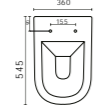

PARK AVENUE

NEW YORK INSPIRED, THE SHARP LINES OF PARK AVENUE DEFINE THE RANGE

TOILETS

WALL FACED SUITE WITH THICK SOFT CLOSED SEAT

- _ WELS 4 Star – 4.5/3lt Dual Flush Ceramic Cistern
- _ Geberit Inlet and Outlet Valves
- _ Universal Trap Supplied for S or P Trap Connections
- _ S Trap Setout Range of 60-170mm. Optional Offset Available for 150-220mm Setout.
- _ Code 371335 (Bottom Inlet) Or 371339 (Back Inlet)

WALL HUNG PAN WITH THICK SOFT CLOSED SEAT

- _ For P-Trap Applications
- _ WELS 4 Star Rating

390012

Includes Pan & Seat only. WELS 4 Star.

371710

Includes Pan, Geberit Inwall 4.5/3lt Cistern with bracket & Round Buttons in Bright Chrome. WELS 4 Star. 4.5/3lt Dual Flush Cistern.

371720

Includes Pan, Geberit Inwall 4.5/3lt Cistern with bracket & Square Buttons in Bright Chrome. WELS 4 Star. 4.5/3lt Dual Flush Cistern.

MADISON AVENUE

INSPIRED BY THE CONCEPT OF MADISON AVENUE LIVING, THE RANGE IS DEFINED BY PAIRING OF ORGANIC LINES WITH A SOFTER FINISH.

TOILETS

WALL FACED UNIVERSAL INLET TOILET SUITE

- _ Geberit Inlet and Outlet Valves
- _ Universal Trap Supplied for S or P Trap Connections
- _ Supplied with Soft Closed Seat
- _ S Trap Variable Setout Range of 60-170mm
- _ Optional Offset S Trap Setout Range of 150-220mm
- _ WELS 4 Star – 4.5/3 litre Dual Flush Ceramic Cistern
- _ Code 371445 (Bottom and Back Inlet in One Unit)

BASINS

WALL FACED SUITE WITH THIN SOFT CLOSED SEAT

- _ WELS 4 Star – 4.5/3lt Dual Flush Ceramic Cistern
- _ Geberit Inlet and Outlet Valves
- _ Universal Trap Supplied for S or P Trap Connections
- _ S Trap Setout Range of 60-170mm. Optional Offset Available for 150-220mm Setout.
- _ Code 371340 (Bottom Inlet) Or 371345 (Back Inlet)

BASINS

WALL FACED BACK INLET PAN WITH SOFT CLOSED SEAT

- _ S Trap Setout of 60mm
- _ WELS 4 Star Rating

390014

Includes Pan & Seat only. WELS 4 Star.