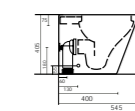

WALL FACED BACK INLET WITH THIN SOFT CLOSED SEAT

- _ Supplied with Universal Trap for S or P Trap Connections
- _ S Trap Setout 60mm

123341 (1TH) / 123357 (NTH)
INSET BASIN WHITE
_Overall size 465 x 465 x 145mm