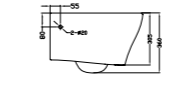

WALL FACED BACK INLET WITH THIN SOFT CLOSED SEAT

- _ Supplied with Universal Trap for S or P Trap Connections
- _ S Trap Setout 60mm

123341 (1TH) / 123357 (NTH)
INSET BASIN WHITE
_Overall size 465 x 465 x 145mm

123346 (1TH) / 123358 (NTH)
ABOVE COUNTER PLATFORM BASIN WHITE
_Overall size 670 x 360 x 80mm

123347 (NTH)
UNDERCOUNTER BASIN WHITE
_Overall size 505 x 365 x 204mm

WALL HUNG PAN WITH SOFT CLOSED SEAT

- _ For P Trap Applications
- _ WELS 4 Star Rating