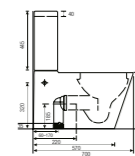

BASINS

123342 (1TH)/ 123359 (NTH)
WALL HUNG WHITE
_Overall size 470x470x140mm

123343 (1TH)
COUNTERTOP BASIN WHITE
_Overall size 470x470x140mm

WALL FACED SUITE WITH THIN SOFT CLOSED SEAT

- _ WELS 4 Star – 4.5/3lt Dual Flush Ceramic Cistern
- _ Geberit Inlet and Outlet Valves
- _ Universal Trap Supplied for S or P Trap Connections
- _ S Trap Setout Range of 60-170mm. Optional Offset Available for 150-220mm Setout.
- _ Code 371340 (Bottom Inlet) Or 371345 (Back Inlet)

BASINS

123338 (1TH)/ 123356 (NTH)
WALL HUNG BASIN WHITE
_Overall size 465 x 465 x 140mm

123339 (1TH)
COUNTERTOP BASIN WHITE
_Overall size 465 x 465 x 140mm

123340 (1TH)
SEMI RECESSED BASIN WHITE
_Overall size 465 x 465 x 145mm