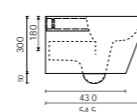

390012

Includes Pan & Seat only. WELS 4 Star.