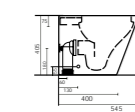

PARK AVENUE

NEW YORK INSPIRED, THE SHARP LINES OF PARK AVENUE DEFINE THE RANGE

TOILETS

WALL FACED SUITE WITH THICK SOFT CLOSED SEAT

- _ WELS 4 Star – 4.5/3lt Dual Flush Ceramic Cistern
- _ Geberit Inlet and Outlet Valves
- _ Universal Trap Supplied for S or P Trap Connections
- _ S Trap Setout Range of 60-170mm. Optional Offset Available for 150-220mm Setout.
- _ Code 371335 (Bottom Inlet) Or 371339 (Back Inlet)

WALL HUNG PAN WITH THICK SOFT CLOSED SEAT

- _ For P-Trap Applications
- _ WELS 4 Star Rating

390012

Includes Pan & Seat only. WELS 4 Star.

371710

Includes Pan, Geberit Inwall 4.5/3lt Cistern with bracket & Round Buttons in Bright Chrome. WELS 4 Star. 4.5/3lt Dual Flush Cistern.

371720

Includes Pan, Geberit Inwall 4.5/3lt Cistern with bracket & Square Buttons in Bright Chrome. WELS 4 Star. 4.5/3lt Dual Flush Cistern.

MADISON AVENUE

INSPIRED BY THE CONCEPT OF MADISON AVENUE LIVING, THE RANGE IS DEFINED BY PAIRING OF ORGANIC LINES WITH A SOFTER FINISH.

TOILETS

WALL FACED UNIVERSAL INLET TOILET SUITE

- _ Geberit Inlet and Outlet Valves
- _ Universal Trap Supplied for S or P Trap Connections
- _ Supplied with Soft Closed Seat
- _ S Trap Variable Setout Range of 60-170mm
- _ Optional Offset S Trap Setout Range of 150-220mm
- _ WELS 4 Star – 4.5/3 litre Dual Flush Ceramic Cistern
- _ Code 371445 (Bottom and Back Inlet in One Unit)

BASINS

WALL FACED SUITE WITH THIN SOFT CLOSED SEAT

- _ WELS 4 Star – 4.5/3lt Dual Flush Ceramic Cistern
- _ Geberit Inlet and Outlet Valves
- _ Universal Trap Supplied for S or P Trap Connections
- _ S Trap Setout Range of 60-170mm. Optional Offset Available for 150-220mm Setout.
- _ Code 371340 (Bottom Inlet) Or 371345 (Back Inlet)

BASINS

WALL FACED BACK INLET PAN WITH SOFT CLOSED SEAT

- _ S Trap Setout of 60mm
- _ WELS 4 Star Rating

390014

Includes Pan & Seat only. WELS 4 Star.