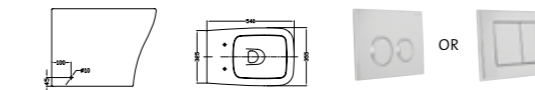

390014

Includes Pan & Seat only. WELS 4 Star.

371760

Includes Pan, Geberit Inwall 4.5/3lt Cistern & Round Buttons in Bright Chrome. WELS 4 Star. 4.5/3lt Dual Flush Cistern.

371750

Includes Pan, Geberit Sigma75 4.5/3lt Inwall Cistern & Square Buttons in Bright Chrome. WELS 4 Star. 4.5/3lt Dual Flush Cistern.