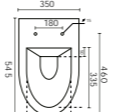

WALL HUNG PAN WITH THICK SOFT CLOSED SEAT

- _ For P-Trap Applications
- _ WELS 4 Star Rating

390012

Includes Pan & Seat only. WELS 4 Star.

371710

Includes Pan, Geberit Inwall 4.5/3lt Cistern with bracket & Round Buttons in Bright Chrome. WELS 4 Star. 4.5/3lt Dual Flush Cistern.