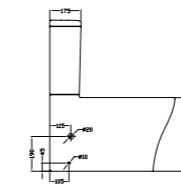

TOILETS

WALL FACED UNIVERSAL INLET TOILET SUITE

- _ Geberit Inlet and Outlet Valves
- _ Universal Trap Supplied for S or P Trap Connections
- _ Supplied with Soft Closed Seat
- _ S Trap Variable Setout Range of 60-170mm
- _ Optional Offset S Trap Setout Range of 150-220mm
- _ WELS 4 Star – 4.5/3 litre Dual Flush Ceramic Cistern
- _ Code 371445 (Bottom and Back Inlet in One Unit)