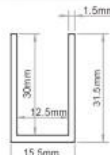

Suitable for 12mm glass

CH-30

Shower Screen – Accessories

• TPR (Telescopic adjustable)

• TPS (Telescopic adjustable)

• TPSW (Heavy duty to be cut to size)

• TPRW (Heavy duty to be cut to size)

PVC clear water leak seals