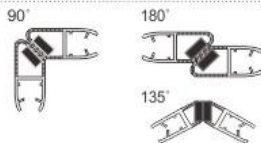

CH-20

CH-15

Shower Screen – Accessories

RND-KNOB

SQL

SQ-910

• TPR (Telescopic adjustable)

• TPS (Telescopic adjustable)

• TPSW (Heavy duty to be cut to size)

• TPRW (Heavy duty to be cut to size)

PVC clear water leak seals

PVC clear magnetic seals