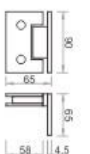

DIY-Install Kit

BG-5025

BG-6030 N

Suitable for 12mm glass

FH-135

FH-180

FH-90

CH-30

CH-20

CH-15

Shower Screen – Accessories

RND-KNOB

SQL

SQ-910

• TPR (Telescopic adjustable)

• TPS (Telescopic adjustable)