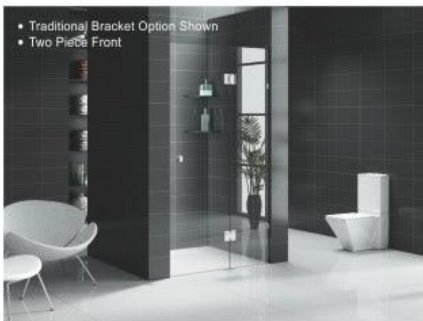

- Traditional Bracket Option Shown
- Three Piece Front

- Traditional Bracket Option Shown
- Two Piece Front

- 100% Fully Frameless Shower Screen.
- Designed to mount on shower base or direct onto tiles.
- 10mm thick and 2000mm high Toughened Glass (safety glass).
- Quality brass/chrome plated hinges and hardware.
- Traditional and rigid design.
- Certified Australian Standard Glass.
- Optional handles and fittings.
- Spring loaded hinges.
- Tiled Floor Installation.
- 25 years warranty on glass if installed by Bella Vista.*

- Traditional Bracket Option Shown
- Two Piece Front

- 100% Fully Frameless Shower Screen.
- Designed to mount on shower base or direct onto tiles.
- 25 years warranty on glass if installed by Bella Vista.*
- Traditional and rigid design.
- Certified Australian Standard Glass.
- Optional handles and fittings.
- 10mm thick and 2000mm high Toughened Glass (safety glass).
- Quality brass/chrome plated hinges and hardware.
- Spring loaded hinges.
- Shower Base Installation.