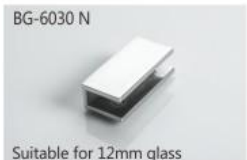

FH-135

Suitable for 12mm glass