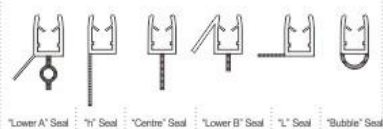

CH-20

CH-15

Shower Screen – Accessories

RND-KNOB

SQL

SQ-910

• TPR (Telescopic adjustable)

• TPS (Telescopic adjustable)

• TPSW (Heavy duty to be cut to size)

• TPRW (Heavy duty to be cut to size)

PVC clear water leak seals

PVC clear magnetic seals