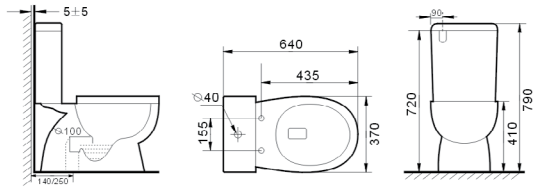

Model T2062
Washdown Flushing
180 mm P-trap offset
80-220 mm S-trap offset

Model T6002
Washdown Flushing
180 mm P-trap offset
80-220 mm S-trap offset

Model T6088
Tornado Flushing
180 mm P-trap offset
80-220 mm S-trap offset

Model T6093B
Rimless Technology
180 mm P-trap offset
80-220 mm S-trap offset

Model T2794
Washdown Flushing
180 mm P-trap offset
80-220 mm S-trap offset

Model T6009B
Washdown Flushing
140 mm S-trap offset

Model T2051B
Washdown Flushing
180 mm P-trap offset

Model T3380
Washdown Flushing
180 mm P-trap offset

**Mechanical &
pneumatic**

Buttons Options

Model BB01

Model BB02

Model BB03

Model BB04