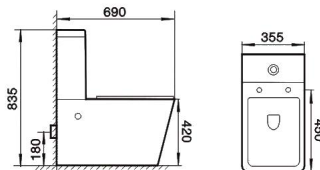

Rimless Technology is the Future of toilets

**Germ
Free
Zone**

360°

**super swirl washing
Technology**

Model T2057
Washdown Flushing
180 mm P-trap offset
80-220 mm S-trap offset

Model T2051A
Washdown Flushing
180 mm P-trap offset
80-220 mm S-trap offset

Model T2062
Washdown Flushing
180 mm P-trap offset
80-220 mm S-trap offset

Model T6002
Washdown Flushing
180 mm P-trap offset
80-220 mm S-trap offset

Model T6088
Tornado Flushing
180 mm P-trap offset
80-220 mm S-trap offset

Model T6093B
Rimless Technology
180 mm P-trap offset
80-220 mm S-trap offset

Model T2794
Washdown Flushing
180 mm P-trap offset
80-220 mm S-trap offset

Model T6009B
Washdown Flushing
140 mm S-trap offset