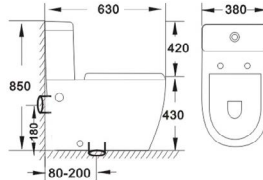

Rimless Technology is the Future of toilets

**Germ
Free
Zone**

360°

**super swirl washing
Technology**

Model T2057
Washdown Flushing
180 mm P-trap offset
80-220 mm S-trap offset

Model T2051A
Washdown Flushing
180 mm P-trap offset
80-220 mm S-trap offset

Model T2062
Washdown Flushing
180 mm P-trap offset
80-220 mm S-trap offset

Model T6002
Washdown Flushing
180 mm P-trap offset
80-220 mm S-trap offset

Model T6088
Tornado Flushing
180 mm P-trap offset
80-220 mm S-trap offset

Model T6093B
Rimless Technology
180 mm P-trap offset
80-220 mm S-trap offset

Model T2794
Washdown Flushing
180 mm P-trap offset
80-220 mm S-trap offset

Model T6009B
Washdown Flushing
140 mm S-trap offset

Model T2051B
Washdown Flushing
180 mm P-trap offset

Model T3380
Washdown Flushing
180 mm P-trap offset

**Mechanical &
pneumatic**

Buttons Options

Model BB01

Model BB02

Model BB03

Model BB04