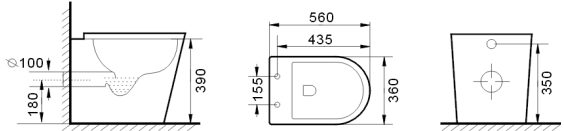

Model T2062
Washdown Flushing
180 mm P-trap offset
80-220 mm S-trap offset

Model T6002
Washdown Flushing
180 mm P-trap offset
80-220 mm S-trap offset

Model T6088
Tornado Flushing
180 mm P-trap offset
80-220 mm S-trap offset

Model T6093B
Rimless Technology
180 mm P-trap offset
80-220 mm S-trap offset

Model T2794
Washdown Flushing
180 mm P-trap offset
80-220 mm S-trap offset

Model T6009B
Washdown Flushing
140 mm S-trap offset

Model T2051B
Washdown Flushing
180 mm P-trap offset

Model T3380
Washdown Flushing
180 mm P-trap offset

**Mechanical &
pneumatic**

Buttons Options

Model BB01

Model BB02

Model BB03

Model BB04