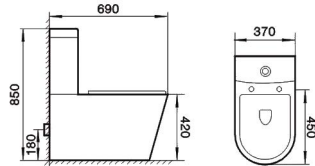

Rimless Technology is the Future of toilets

**Germ
Free
Zone**

360°

**super swirl washing
Technology**

Model T2057
Washdown Flushing
180 mm P-trap offset
80-220 mm S-trap offset

Model T2051A
Washdown Flushing
180 mm P-trap offset
80-220 mm S-trap offset

Model T2062
Washdown Flushing
180 mm P-trap offset
80-220 mm S-trap offset

Model T6002
Washdown Flushing
180 mm P-trap offset
80-220 mm S-trap offset

Model T6088
Tornado Flushing
180 mm P-trap offset
80-220 mm S-trap offset

Model T6093B
Rimless Technology
180 mm P-trap offset
80-220 mm S-trap offset

Model T2794
Washdown Flushing
180 mm P-trap offset
80-220 mm S-trap offset

Model T6009B
Washdown Flushing
140 mm S-trap offset