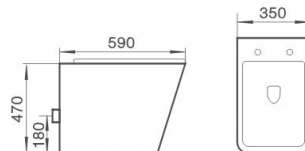

Model T2062
Washdown Flushing
180 mm P-trap offset
80-220 mm S-trap offset

Model T6002
Washdown Flushing
180 mm P-trap offset
80-220 mm S-trap offset

Model T6088
Tornado Flushing
180 mm P-trap offset
80-220 mm S-trap offset

Model T6093B
Rimless Technology
180 mm P-trap offset
80-220 mm S-trap offset

Model T2794
Washdown Flushing
180 mm P-trap offset
80-220 mm S-trap offset

Model T6009B
Washdown Flushing
140 mm S-trap offset

Model T2051B
Washdown Flushing
180 mm P-trap offset

Model T3380
Washdown Flushing
180 mm P-trap offset

**Mechanical &
pneumatic**

Buttons Options

Model BB01

Model BB02

Model BB03

Model BB04