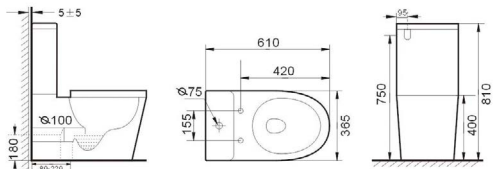

Rimless Technology is the Future of toilets

**Germ
Free
Zone**

360°

**super swirl washing
Technology**

Model T2057
Washdown Flushing
180 mm P-trap offset
80-220 mm S-trap offset

Model T2051A
Washdown Flushing
180 mm P-trap offset
80-220 mm S-trap offset

Model T2062
Washdown Flushing
180 mm P-trap offset
80-220 mm S-trap offset

Model T6002
Washdown Flushing
180 mm P-trap offset
80-220 mm S-trap offset

Model T6088
Tornado Flushing
180 mm P-trap offset
80-220 mm S-trap offset

Model T6093B
Rimless Technology
180 mm P-trap offset
80-220 mm S-trap offset

Model T2794
Washdown Flushing
180 mm P-trap offset
80-220 mm S-trap offset

Model T6009B
Washdown Flushing
140 mm S-trap offset