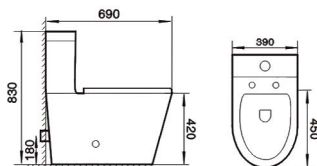

Rimless Technology is the Future of toilets

**Germ
Free
Zone**

360°

**super swirl washing
Technology**

Model T2057
Washdown Flushing
180 mm P-trap offset
80-220 mm S-trap offset

Model T2051A
Washdown Flushing
180 mm P-trap offset
80-220 mm S-trap offset

Model T2062
Washdown Flushing
180 mm P-trap offset
80-220 mm S-trap offset

Model T6002
Washdown Flushing
180 mm P-trap offset
80-220 mm S-trap offset

Model T6088
Tornado Flushing
180 mm P-trap offset
80-220 mm S-trap offset

Model T6093B
Rimless Technology
180 mm P-trap offset
80-220 mm S-trap offset

Model T2794
Washdown Flushing
180 mm P-trap offset
80-220 mm S-trap offset

Model T6009B
Washdown Flushing
140 mm S-trap offset

Model T2051B
Washdown Flushing
180 mm P-trap offset

Model T3380
Washdown Flushing
180 mm P-trap offset

**Mechanical &
pneumatic**

Buttons Options

Model BB01

Model BB02

Model BB03

Model BB04