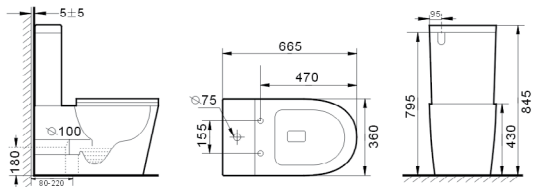

Rimless Technology is the Future of toilets

**Germ
Free
Zone**

360°

**super swirl washing
Technology**

Model T2057
Washdown Flushing
180 mm P-trap offset
80-220 mm S-trap offset

Model T2051A
Washdown Flushing
180 mm P-trap offset
80-220 mm S-trap offset

Model T2062
Washdown Flushing
180 mm P-trap offset
80-220 mm S-trap offset

Model T6002
Washdown Flushing
180 mm P-trap offset
80-220 mm S-trap offset

Model T6088
Tornado Flushing
180 mm P-trap offset
80-220 mm S-trap offset

Model T6093B
Rimless Technology
180 mm P-trap offset
80-220 mm S-trap offset

Model T2794
Washdown Flushing
180 mm P-trap offset
80-220 mm S-trap offset

Model T6009B
Washdown Flushing
140 mm S-trap offset