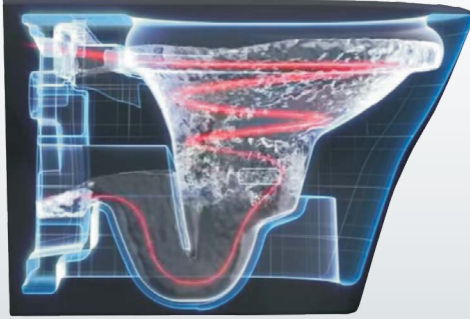

Rimless Technology is the Future of toilets

**Germ
Free
Zone**

360°

**super swirl washing
Technology**

Model T2057
Washdown Flushing
180 mm P-trap offset
80-220 mm S-trap offset

Model T2051A
Washdown Flushing
180 mm P-trap offset
80-220 mm S-trap offset

Model T2062
Washdown Flushing
180 mm P-trap offset
80-220 mm S-trap offset

Model T6002
Washdown Flushing
180 mm P-trap offset
80-220 mm S-trap offset

Model T6088
Tornado Flushing
180 mm P-trap offset
80-220 mm S-trap offset