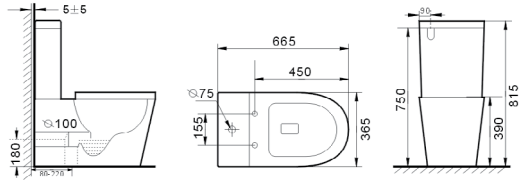

Rimless Technology is the Future of toilets

**Germ
Free
Zone**

360°

**super swirl washing
Technology**

Model T2057
Washdown Flushing
180 mm P-trap offset
80-220 mm S-trap offset

Model T2051A
Washdown Flushing
180 mm P-trap offset
80-220 mm S-trap offset

Model T2062
Washdown Flushing
180 mm P-trap offset
80-220 mm S-trap offset

Model T6002
Washdown Flushing
180 mm P-trap offset
80-220 mm S-trap offset

Model T6088
Tornado Flushing
180 mm P-trap offset
80-220 mm S-trap offset

Model T6093B
Rimless Technology
180 mm P-trap offset
80-220 mm S-trap offset

Model T2794
Washdown Flushing
180 mm P-trap offset
80-220 mm S-trap offset

Model T6009B
Washdown Flushing
140 mm S-trap offset