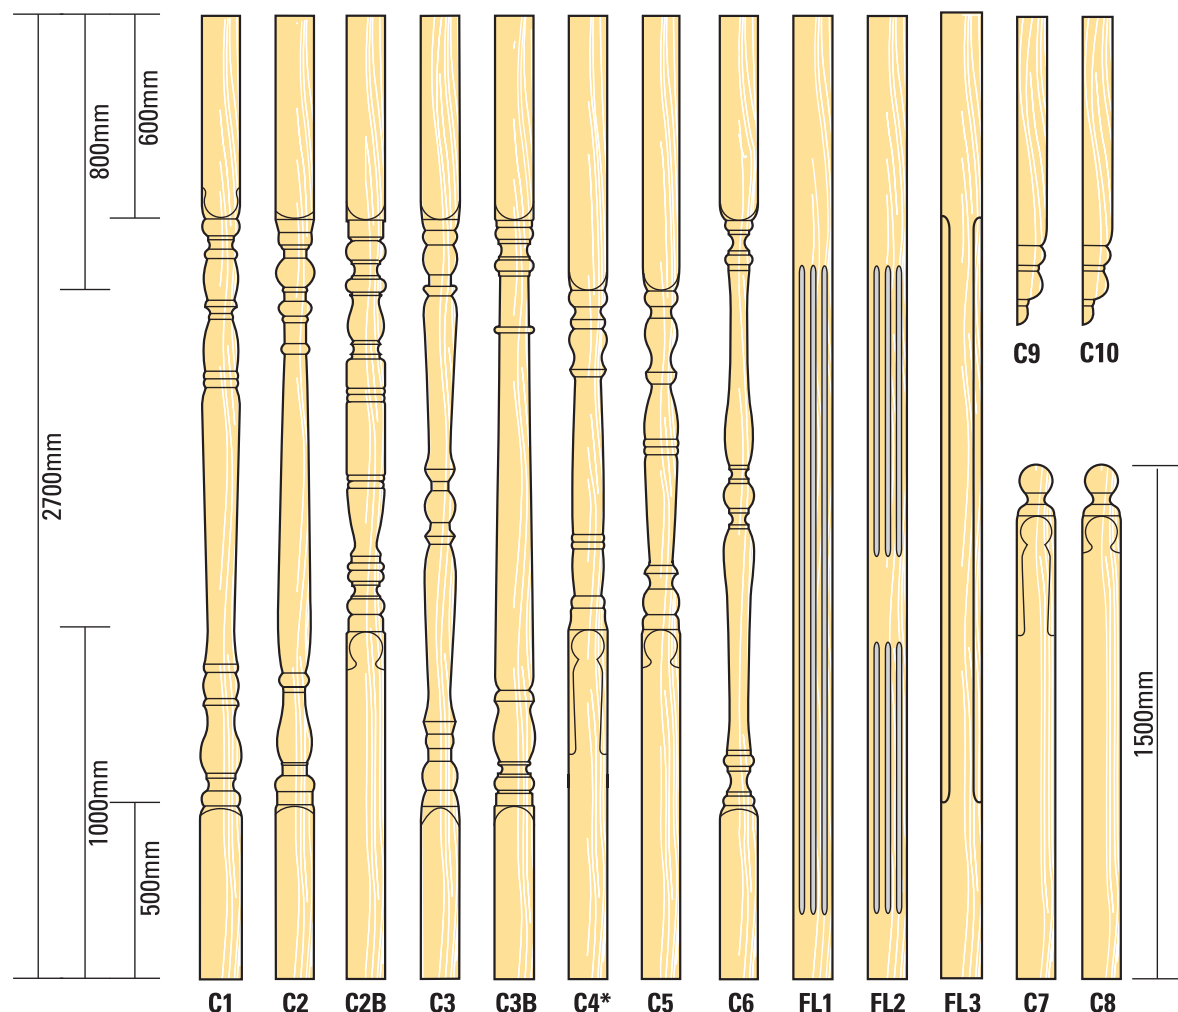

FINISHING MOULDS*

19 x 8mm

CROWN INSERTION MOULD*

45 x 32mm

LAMB'S TONGUE

OLD VICTORIAN

ROUND & SQUARE CORNER BLOCKS

Product available in 90mm and 140mm. Other sizes POA.

Verandah Posts

Corner Brackets

Decorative Balusters

Gable Finials

R. Cornall & Son

Verandah Post Designs

VERANDAH POSTS

All verandah posts are laminated finger jointed clear L.O.S.P treated Pine and Oregon.
Sizes available :-
 f.s 88mm x 88mm and 112mm x 112mm.

POST MOULDINGS

1 Top Post Moulding

2 Medium Post Moulding

3 Large Post Moulding

GALVANIZED STIRRUPS
 Available in various sizes

* C4 available in 5" X 5", 4" X 4" Clear Grade and Tight Knot
 All other Post Designs are price on application

Decorative Balusters

Corner Brackets