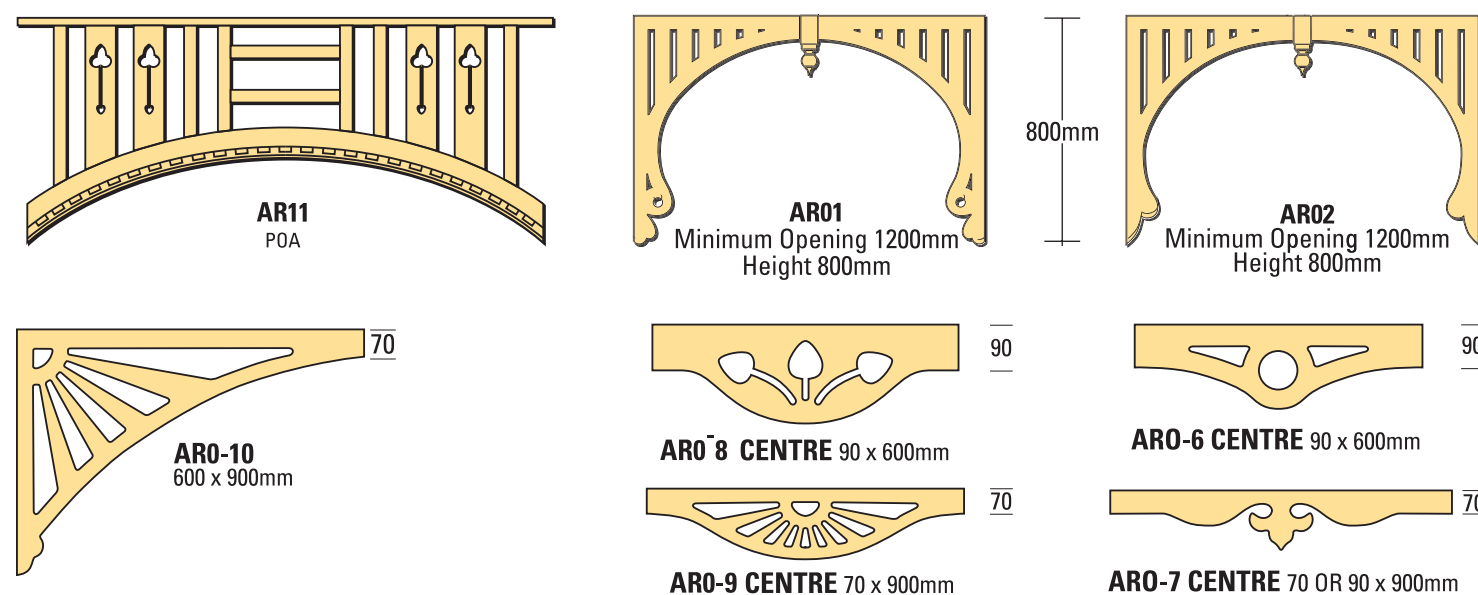

Decorative Arches