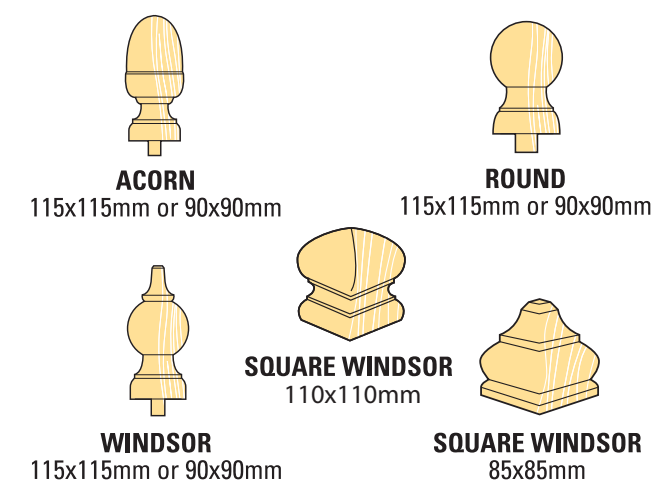

Verandah Posts

Corner Brackets

Decorative Balusters

Gable Finials

R. Cornall & Son

Verandah Post Designs

VERANDAH POSTS

All verandah posts are laminated finger jointed clear L.O.S.P treated Pine and Oregon.
Sizes available :-
 f.s 88mm x 88mm and 112mm x 112mm.

POST MOULDINGS

1 Top Post Moulding

2 Medium Post Moulding

3 Large Post Moulding

GALVANIZED STIRRUPS
 Available in various sizes

* C4 available in 5" X 5", 4" X 4" Clear Grade and Tight Knot
 All other Post Designs are price on application

Decorative Arches

Treated Weatherboard combinations

Barge Boards

Door & Window Canopies

Fire Place Surrounds

Corbels

Fence Post Capitals

House Gable Finnials

Decorative Balusters

Corner Brackets