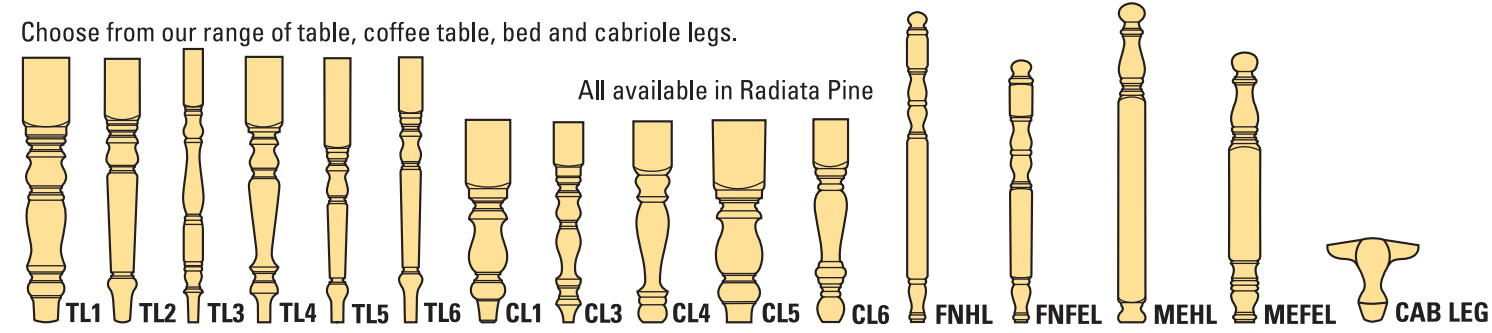

Add the finishing touch to make your project complete

Leg & Stump Components

Choose from our range of table, coffee table, bed and cabriole legs.

All available in Radiata Pine

TL1 115mm x 115mm x 740mm
TL2 90mm x 90mm x 720mm
TL3 56mm x 56mm x 765mm
TL4 90mm x 90mm x 720mm
TL5 67mm x 67mm x 725mm
TL6 67mm x 67mm x 725mm
CL1 90mm x 90mm x 450mm
CL3 56mm x 56mm x 400mm
CL4 67mm x 67mm x 400mm
CL5 115mm x 115mm x 450mm
CL6 67mm x 67mm x 400mm
FNHL 70mm x 70mm x 1030mm
FNFEL 70mm x 70mm x 890mm
MEHL 90mm x 90mm x 1200mm
MEFEL 90mm x 90mm x 900mm
CAB LEG Various sizes

BF1 80mm x 80mm x 55mm
BF2 65mm x 65mm x 65mm
BF3 70mm x 70mm x 100mm
BF4 65mm x 65mm x 100mm
BF5 85mm x 85mm x 70mm
BF6 110mm x 110mm x 60mm
BF7 110mm x 110mm x 35mm
BF8 110mm x 110mm x 50mm

Finnials & Spacer