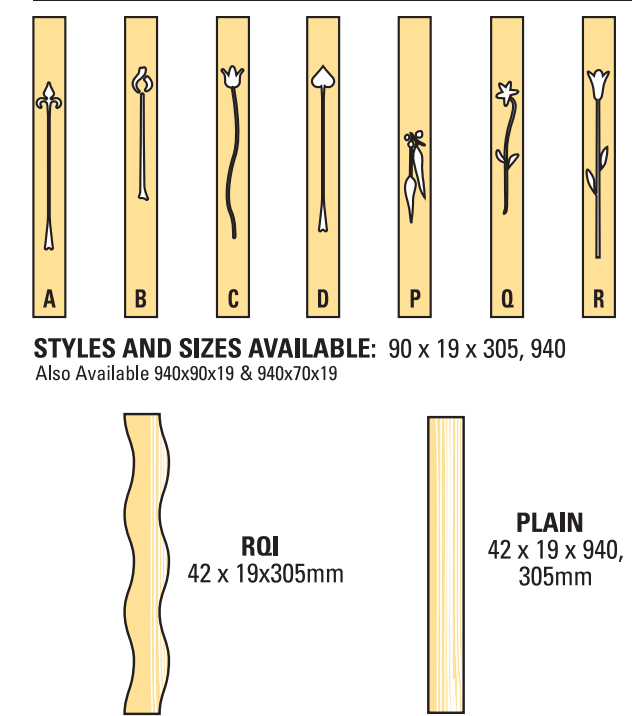

Verandah Posts

Corner Brackets

Decorative Balusters

Gable Finials

R. Cornall & Son

Verandah Post Designs

VERANDAH POSTS

All verandah posts are laminated finger jointed clear L.O.S.P treated Pine and Oregon.
Sizes available :-
 f.s 88mm x 88mm and 112mm x 112mm.

POST MOULDINGS

1 Top Post Moulding

2 Medium Post Moulding

3 Large Post Moulding

GALVANIZED STIRRUPS
 Available in various sizes

* C4 available in 5" X 5", 4" X 4" Clear Grade and Tight Knot
 All other Post Designs are price on application

Decorative Arches

Treated Weatherboard combinations

Barge Boards

Door & Window Canopies

Fire Place Surrounds

Corbels

Fence Post Capitals

House Gable Finnials

Decorative Balusters

Corner Brackets