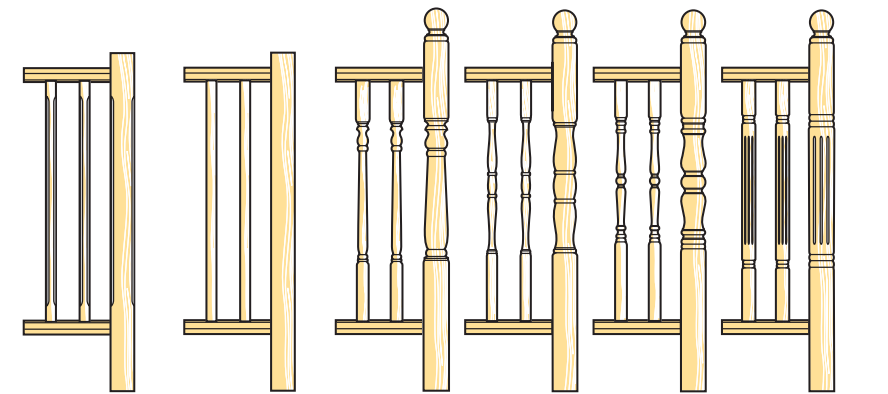

BF1 80mm x 80mm x 55mm
BF2 65mm x 65mm x 65mm
BF3 70mm x 70mm x 100mm
BF4 65mm x 65mm x 100mm
BF5 85mm x 85mm x 70mm
BF6 110mm x 110mm x 60mm
BF7 110mm x 110mm x 35mm
BF8 110mm x 110mm x 50mm

Finnials & Spacer

Available in clear Pine.

Staircase Design & Handrail Design

STAIRCASE DESIGN Exterior & *Interior only

Chamfered square Plain square L.B.72 * L.B.51 * L.B.76 Fluted *

HANDRAIL ENDS
 Cat's Paw 65mm x 44mm

HANDRAILING
1 65mm x 44mm x 44mm
 Available in Pine, Meranti and Hardwood
2 65mm x 44mm x 42mm
 Available in Treated Pine
3 88mm x 40mm with 19 & 42mm Groove
 Available in Pink Primmed Treated pine

Available in Chrome, Satin, Satin Chrome, Brass and Florentine Bronze

BASE RAILS
A 65mm x 34mm x 44mm available in Pine, Meranti and Hardwood
B 62mm x 35mm x 42mm available in Treated Pine
C Sloped Base Rail 65mm x 32mm available in Primmed Treated pine

FINISHING MOULDS*

19 x 8mm

CROWN INSERTION MOULD*

45 x 32mm

LAMB'S TONGUE

OLD VICTORIAN

ROUND & SQUARE CORNER BLOCKS

Product available in 90mm and 140mm. Other sizes POA.