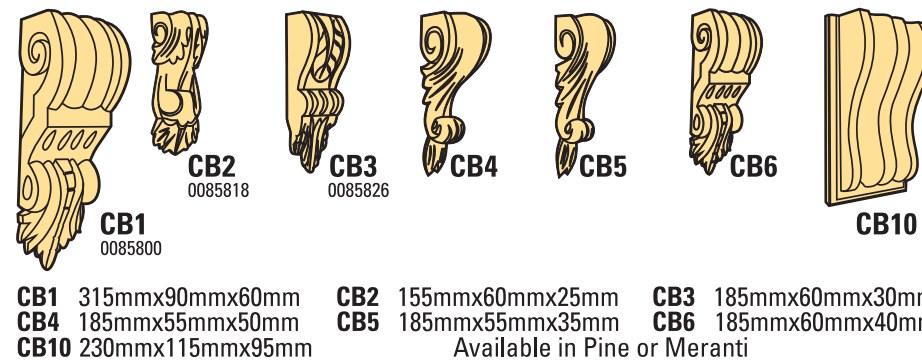

Verandah Posts

Corner Brackets

Decorative Balusters

Gable Finials

R. Cornall & Son

Verandah Post Designs

VERANDAH POSTS

All verandah posts are laminated finger jointed clear L.O.S.P treated Pine and Oregon.
Sizes available :-
 f.s 88mm x 88mm and 112mm x 112mm.

POST MOULDINGS

1 Top Post Moulding

2 Medium Post Moulding

3 Large Post Moulding

GALVANIZED STIRRUPS
 Available in various sizes

* C4 available in 5" X 5", 4" X 4" Clear Grade and Tight Knot
 All other Post Designs are price on application

Decorative Arches

Treated Weatherboard combinations

Barge Boards

Door & Window Canopies

Fire Place Surrounds

Corbels

Fence Post Capitals

House Gable Finnials

Decorative Balusters

Corner Brackets