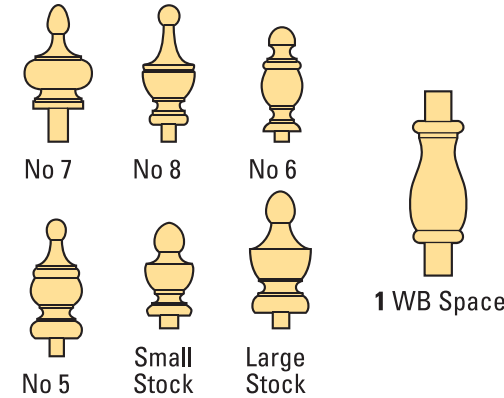

Add the finishing touch to make your project complete

Leg & Stump Components

Choose from our range of table, coffee table, bed and cabriole legs.

All available in Radiata Pine

TL1 115mm x 115mm x 740mm
TL2 90mm x 90mm x 720mm
TL3 56mm x 56mm x 765mm
TL4 90mm x 90mm x 720mm
TL5 67mm x 67mm x 725mm
TL6 67mm x 67mm x 725mm
CL1 90mm x 90mm x 450mm
CL3 56mm x 56mm x 400mm
CL4 67mm x 67mm x 400mm
CL5 115mm x 115mm x 450mm
CL6 67mm x 67mm x 400mm
FNHL 70mm x 70mm x 1030mm
FNFEL 70mm x 70mm x 890mm
MEHL 90mm x 90mm x 1200mm
MEFEL 90mm x 90mm x 900mm
CAB LEG Various sizes

BF1 80mm x 80mm x 55mm
BF2 65mm x 65mm x 65mm
BF3 70mm x 70mm x 100mm
BF4 65mm x 65mm x 100mm
BF5 85mm x 85mm x 70mm
BF6 110mm x 110mm x 60mm
BF7 110mm x 110mm x 35mm
BF8 110mm x 110mm x 50mm

Finnials & Spacer

Available in clear Pine.

Staircase Design & Handrail Design

STAIRCASE DESIGN Exterior & *Interior only

Chamfered square Plain square L.B.72 * L.B.51 * L.B.76 Fluted *

HANDRAIL ENDS
 Cat's Paw 65mm x 44mm

HANDRAILING
1 65mm x 44mm x 44mm
 Available in Pine, Meranti and Hardwood
2 65mm x 44mm x 42mm
 Available in Treated Pine
3 88mm x 40mm with 19 & 42mm Groove
 Available in Pink Primmed Treated pine

FINISHING MOULDS*

19 x 8mm

CROWN INSERTION MOULD*

45 x 32mm

LAMB'S TONGUE

OLD VICTORIAN

ROUND & SQUARE CORNER BLOCKS

Product available in 90mm and 140mm. Other sizes POA.