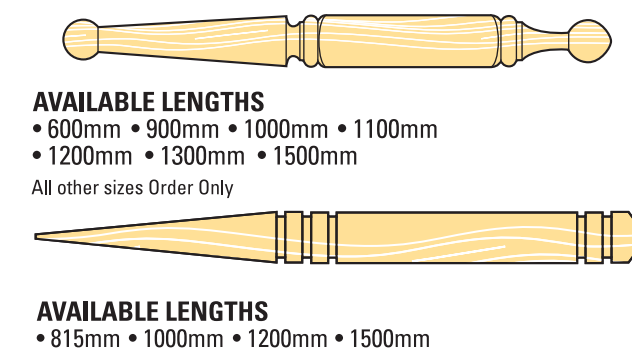

House Gable Finnials