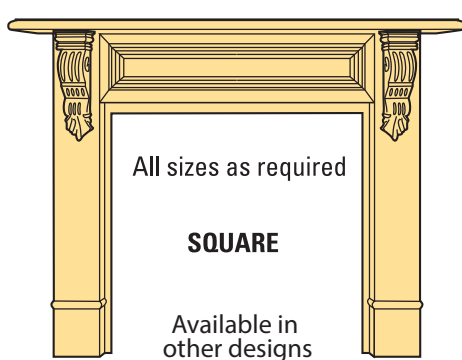

Verandah Posts

Corner Brackets

Decorative Balusters

Gable Finials

R. Cornall & Son

Verandah Post Designs

VERANDAH POSTS

All verandah posts are laminated finger jointed clear L.O.S.P treated Pine and Oregon.
Sizes available :-
 f.s 88mm x 88mm and 112mm x 112mm.

Decorative Arches

Treated Weatherboard combinations

Barge Boards

Door & Window Canopies

Fire Place Surrounds

Corbels

Fence Post Capitals

House Gable Finnials