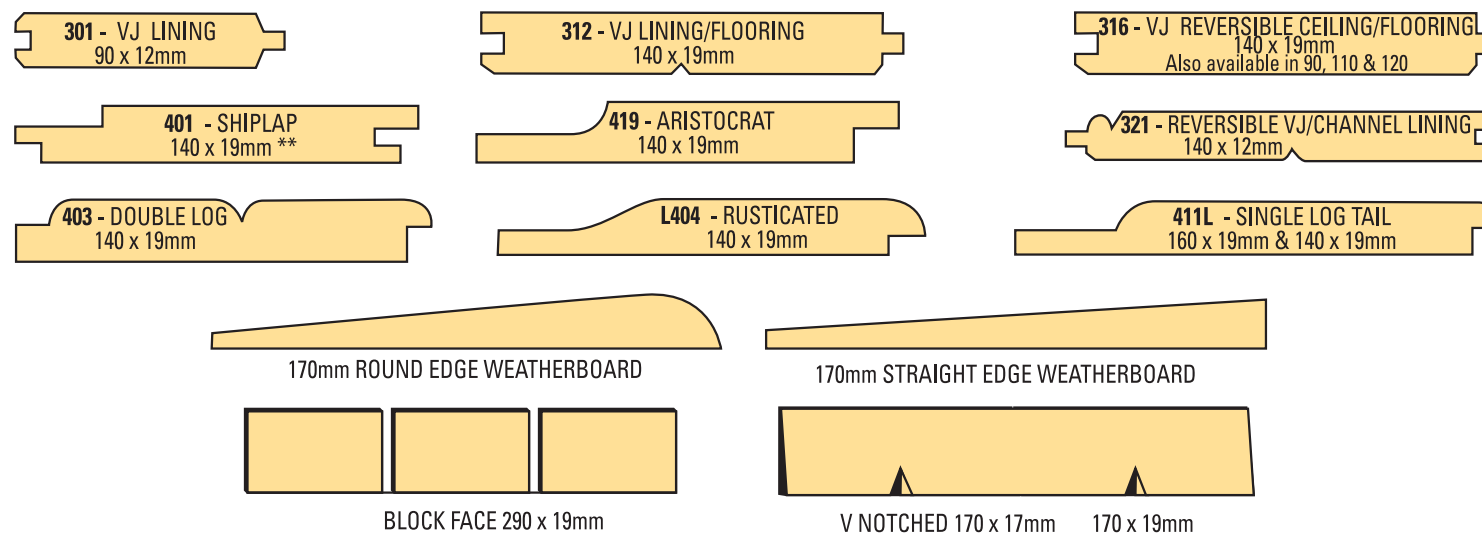

Treated Weatherboard combinations