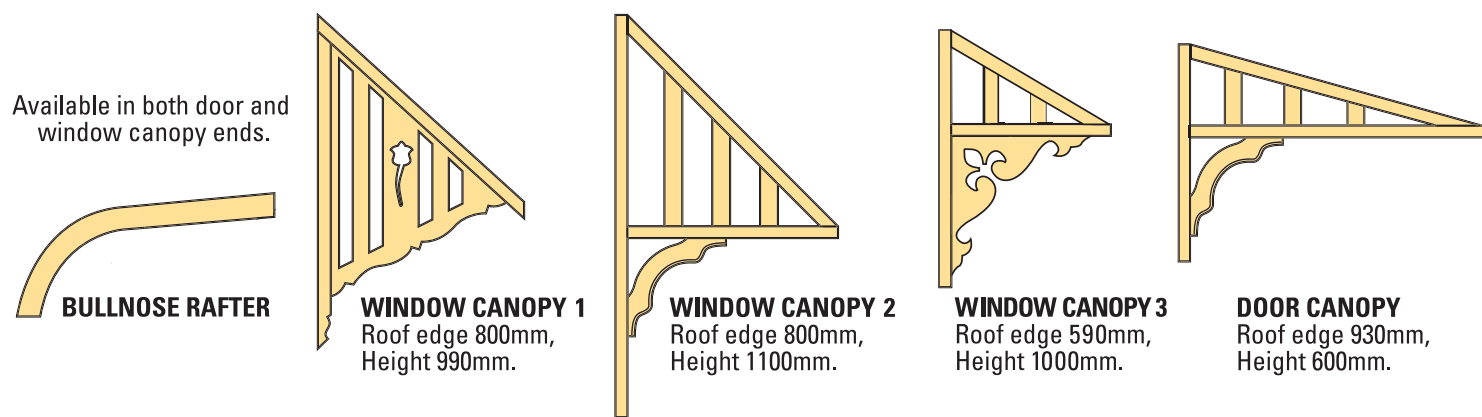

Verandah Posts

Corner Brackets

Decorative Balusters

Gable Finials

R. Cornall & Son

Verandah Post Designs

VERANDAH POSTS

All verandah posts are laminated finger jointed clear L.O.S.P treated Pine and Oregon.
Sizes available :-
 f.s 88mm x 88mm and 112mm x 112mm.

Decorative Arches

Treated Weatherboard combinations

Barge Boards

Door & Window Canopies

Fire Place Surrounds

Corbels

Fence Post Capitals

House Gable Finnials

Decorative Balusters

Corner Brackets