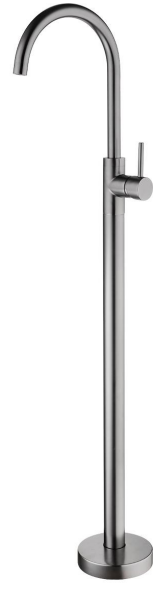

# Nero

**BATHTUB MIXER**

# BATHTUB MIXER

**YSW2109-03A-1**  
Bath tub mixer  
Chrome

**YSW2109-03A-1**  
Bath tub mixer  
Brushed Nickel

**YSW2109-03A-1**  
Bath tub mixer  
Brushed rose Gold

**YSW2109-03A-1**  
Bath tub mixer  
Gun Metal Grey

**YSW2109-03A-1**  
Bath tub mixer  
Matt Black