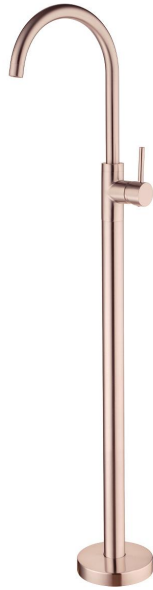

# Nero

**BATHTUB MIXER**

# BATHTUB MIXER

**YSW2109-03A-1**  
Bath tub mixer  
Chrome

**YSW2109-03A-1**  
Bath tub mixer  
Brushed Nickel

**YSW2109-03A-1**  
Bath tub mixer  
Brushed rose Gold

**YSW2109-03A-1**  
Bath tub mixer  
Gun Metal Grey

**YSW2109-03A-1**  
Bath tub mixer  
Matt Black