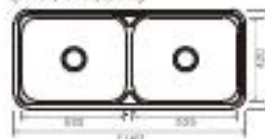

FR120K
Size: 1200×500×180mm
(LHD or RHD, NTH)

FC120P
Size: 1200×435×170mm
(LHD or RHD, NTH)

DOUBLE BOWL SINGLE DRAIN

DOUBLE BOWL SINGLE DRAIN

SINGLE BOWL DOUBLE DRAIN

DOUBLE BOWL

Undermount Sink

D56B
Size: 780×445×180mm

Undermount Sink

D78B
Size: 800×490×190mm

Undermount Sink

D68B
Size: 695×450×180mm

DOUBLE BOWL

FF77P
Size: 780×480×170mm
(NTH or 1TH)

YH237S
Size: 1160×500×240mm
(NTH, 1TH, 2TH)

Laundry Sink(30L)

SINGLE BOWL SINGLE DRAIN

FH900B

Size: 920×435×170mm
(LHD or RHD, NTH)

FT7P

Size: 780×480×170mm
(LHD or RHD, NTH)

FK77S

Size: 780×480×170mm
(LHD or RHD, NTH)

NH327S

Size: 780×360×155mm
(LHD or RHD, NTH)

SINGLE BOWL

★ Laundry Tub comes with Basket waste and bundy by pass kit.

<p>YH211C Size: 450×395×180mm</p> 	<p>YH224 (1TH) Size: 380×380×180mm</p> 
<p>YH212C Size: 420×370×170mm</p> 	<p>B35A Size: 365×315×170mm</p>  <p>Undermount Sink</p>
<p>YH211C Size: 490×440×160mm</p> 	<p>B41A Size: 420×370×170mm</p>  <p>Undermount Sink</p>
<p>YH315C (1TH) Size: 447×440×170mm</p> 	<p>B55A Size: 450×430×190mm</p>  <p>Undermount Sink</p>