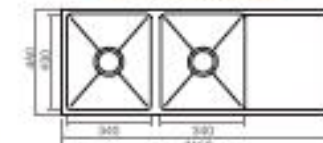

HANDMADE SINK

D33R
Size: 1200 X 500 X 250mm
(LHD or RHD)

Undermount or Drop in Sink

D33R-B
Size: 1150 X 450 X 240mm

Ostar International Trading Pty Ltd was established in April 2002 as a bathroom ware importer and wholesaler. Our product range includes kerfles, ceramic basins, mirrors, shaving cabinets, showers, taps, mixers, chrome plated brass accessories, shower screens, bath tubs, kitchen and laundry sinks.

HANDMADE SINK

Undermount or Drop In Sink

D66R-B
Size: 760×440×240mm

Undermount or Drop In Sink

D66R
Size: 910×450×220mm

Undermount or Drop In Sink

D22R
Size: 980×450×250mm

Undermount or Drop In Sink

FB136P
Size: 1380×480×170mm
(1TH)

FA152P
Size: 1524×455×170mm
(1TH)

FB150
Size: 1500×435×180mm
(1TH)

DOUBLE BOWL SINGLE DRAIN

FM127P
Size: 1270×485×180mm
(LHD or RHD, NTH)

FD123K
Size: 1225×465×180mm
(LHD or RHD, NTH)

FR120K
Size: 1200×500×180mm
(LHD or RHD, NTH)

FC120P
Size: 1200×435×170mm
(LHD or RHD, NTH)

DOUBLE BOWL SINGLE DRAIN

DOUBLE BOWL SINGLE DRAIN

SINGLE BOWL DOUBLE DRAIN

DOUBLE BOWL

Undermount Sink

D56B
Size: 780×445×180mm