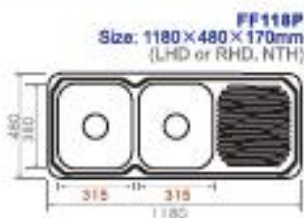

ACCESSORIES OF HANDMADE SINK

YH205A
Size adjustable for handmade sink

YH209A
Handmade Tray (Size Adjustable)

YH339B (Tray)
For Bowl Size: 340×400mm

CB240
Size adjustable for handmade sink

DOUBLE BOWL DOUBLE DRAIN

FB136P
Size: 1380×480×170mm
(1TH)

FA152P
Size: 1524×455×170mm
(1TH)

FB150
Size: 1500×435×180mm
(1TH)

DOUBLE BOWL SINGLE DRAIN

FM127P
Size: 1270×485×180mm
(LHD or RHD, NTH)

FD123K
Size: 1225×465×180mm
(LHD or RHD, NTH)

FR120K
Size: 1200×500×180mm
(LHD or RHD, NTH)

FC120P
Size: 1200×435×170mm
(LHD or RHD, NTH)

DOUBLE BOWL SINGLE DRAIN

DOUBLE BOWL SINGLE DRAIN

SINGLE BOWL DOUBLE DRAIN

DOUBLE BOWL

Undermount Sink

D56B
Size: 780×445×180mm

Undermount Sink

D78B
Size: 800×490×190mm

Undermount Sink

D68B
Size: 695×450×180mm

DOUBLE BOWL

FF77P
Size: 780×480×170mm
(NTH or 1TH)

YH237S
Size: 1160×500×240mm
(NTH, 1TH, 2TH)

Laundry Sink(30L)