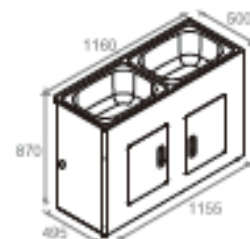

Size: 780×360×155mm
(LHD or RHD, NTH)

SINGLE BOWL

★ Laundry Tub comes with Basket waste and bundy by pass kit.

<p>YH211C Size: 450×395×180mm</p> 	<p>YH224 (1TH) Size: 380×380×180mm</p> 
<p>YH212C Size: 420×370×170mm</p> 	<p>B35A Size: 365×315×170mm</p>  <p>Undermount Sink</p>
<p>YH211C Size: 490×440×160mm</p> 	<p>B41A Size: 420×370×170mm</p>  <p>Undermount Sink</p>
<p>YH315C (1TH) Size: 447×440×170mm</p> 	<p>B55A Size: 450×430×190mm</p>  <p>Undermount Sink</p>

SINGLE BOWL

★ Laundry Tub comes with Basket waste and bundy by pass kit.

<p>YH235C(35L) (NTH or 1TH, 2TH) Size: 555×455×200mm</p>  <p>Laundry Sink</p>	<p>YH230C(27L) (NTH or 1TH, 2TH) Size: 500×390×200mm</p>  <p>Laundry Sink</p>
<p>YH236A(45L) Size: 565×465×240mm</p>  <p>Undermount Sink</p>	<p>YH236C(45L) (NTH or 1TH, 2TH) Size: 600×500×240mm</p>  <p>Laundry Sink</p>
<p>YH216S(45L) (NTH or 1TH, 2TH) Size: 630×470×220mm</p>  <p>Laundry Sink</p>	<p>L45L Size: ∅430×180mm</p> 
	

LAUNDRY TUB

All Laundry tub comes with Basket waste and Laundry by pass kit.

YH235B(35L)
Size: 555 × 455 × 870mm

YH231B(27L)
Size: 390 × 500 × 870mm

YH235L-3(35L)
Size: 455 × 555 × 870mm

YH239B(45L+45L)
Size: 1160 × 500 × 870mm

YH216B(45L)
Size: 630 × 470 × 870mm

YH236B(45L)
Size: 600 × 500 × 870mm

WASH TUB

ACCESSORIES