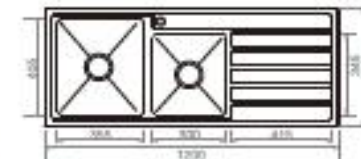

HANDMADE SINK

D33R
Size: 1200 X 500 X 250mm
(LHD or RHD)

Undermount or Drop in Sink

D33R-B
Size: 1150 X 450 X 240mm

Ostar International Trading Pty Ltd was established in April 2002 as a bathroom ware importer and wholesaler. Our product range includes kerfles, ceramic basins, mirrors, shaving cabinets, showers, taps, mixers, chrome plated brass accessories, shower screens, bath tubs, kitchen and laundry sinks.

HANDMADE SINK

Undermount or Drop In Sink

D66R-B
Size: 760×440×240mm

Undermount or Drop In Sink

D66R
Size: 910×450×220mm

Undermount or Drop In Sink

D22R
Size: 980×450×250mm

Undermount or Drop In Sink

FB136P
Size: 1380×480×170mm
(1TH)

FA152P
Size: 1524×455×170mm
(1TH)

FB150
Size: 1500×435×180mm
(1TH)

DOUBLE BOWL SINGLE DRAIN

FM127P
Size: 1270×485×180mm
(LHD or RHD, NTH)

FD123K
Size: 1225×465×180mm
(LHD or RHD, NTH)

FR120K
Size: 1200×500×180mm
(LHD or RHD, NTH)

FC120P
Size: 1200×435×170mm
(LHD or RHD, NTH)

DOUBLE BOWL SINGLE DRAIN

DOUBLE BOWL SINGLE DRAIN

SINGLE BOWL DOUBLE DRAIN

DOUBLE BOWL

Undermount Sink

D56B
Size: 780×445×180mm