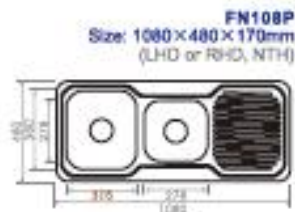

ACCESSORIES OF HANDMADE SINK

YH205A
Size adjustable for handmade sink

YH209A
Handmade Tray (Size Adjustable)

YH339B (Tray)
For Bowl Size: 340×400mm

CB240
Size adjustable for handmade sink

DOUBLE BOWL DOUBLE DRAIN

FB136P
Size: 1380×480×170mm
(1TH)

FA152P
Size: 1524×455×170mm
(1TH)

FB150
Size: 1500×435×180mm
(1TH)

DOUBLE BOWL SINGLE DRAIN

FM127P
Size: 1270×485×180mm
(LHD or RHD, NTH)

FD123K
Size: 1225×465×180mm
(LHD or RHD, NTH)

FR120K
Size: 1200×500×180mm
(LHD or RHD, NTH)

FC120P
Size: 1200×435×170mm
(LHD or RHD, NTH)

DOUBLE BOWL SINGLE DRAIN

DOUBLE BOWL SINGLE DRAIN

SINGLE BOWL DOUBLE DRAIN

DOUBLE BOWL

Undermount Sink

D56B
Size: 780×445×180mm

Undermount Sink

D78B
Size: 800×490×190mm

Undermount Sink

D68B
Size: 695×450×180mm

DOUBLE BOWL

FF77P
Size: 780×480×170mm
(NTH or 1TH)

YH237S
Size: 1160×500×240mm
(NTH, 1TH, 2TH)

Laundry Sink(30L)