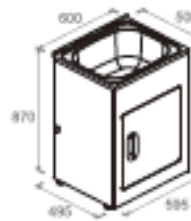

Size: 780×360×155mm
(LHD or RHD, NTH)

SINGLE BOWL

★ Laundry Tub comes with Basket waste and bundy by pass kit.

<p>YH211C Size: 450×395×180mm</p> 	<p>YH224 (1TH) Size: 380×380×180mm</p> 
<p>YH212C Size: 420×370×170mm</p> 	<p>B35A Size: 365×315×170mm</p>  <p>Undermount Sink</p>
<p>YH211C Size: 490×440×160mm</p> 	<p>B41A Size: 420×370×170mm</p>  <p>Undermount Sink</p>
<p>YH315C (1TH) Size: 447×440×170mm</p> 	<p>B55A Size: 450×430×190mm</p>  <p>Undermount Sink</p>

SINGLE BOWL

★ Laundry Tub comes with Basket waste and bundy by pass kit.

<p>YH235C(35L) (NTH or 1TH, 2TH) Size: 555×455×200mm</p>  <p>Laundry Sink</p>	<p>YH230C(27L) (NTH or 1TH, 2TH) Size: 500×390×200mm</p>  <p>Laundry Sink</p>
<p>YH236A(45L) Size: 565×465×240mm</p>  <p>Undermount Sink</p>	<p>YH236C(45L) (NTH or 1TH, 2TH) Size: 600×500×240mm</p>  <p>Laundry Sink</p>
<p>YH216S(45L) (NTH or 1TH, 2TH) Size: 630×470×220mm</p>  <p>Laundry Sink</p>	<p>L45L Size: ∅430×180mm</p> 
	

LAUNDRY TUB

All Laundry tub comes with Basket waste and Laundry by pass kit.

YH235B(35L)
Size: 555 × 455 × 870mm

YH231B(27L)
Size: 390 × 500 × 870mm

YH235L-3(35L)
Size: 455 × 555 × 870mm

YH239B(45L+45L)
Size: 1160 × 500 × 870mm

YH216B(45L)
Size: 630 × 470 × 870mm

YH236B(45L)
Size: 600 × 500 × 870mm

WASH TUB

ACCESSORIES