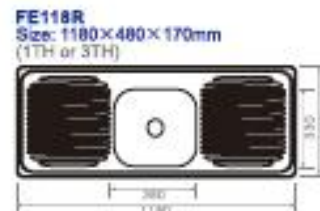

FB136P
Size: 1380×480×170mm
(1TH)

FA152P
Size: 1524×455×170mm
(1TH)

FB150
Size: 1500×435×180mm
(1TH)

DOUBLE BOWL SINGLE DRAIN

FM127P
Size: 1270×485×180mm
(LHD or RHD, NTH)

FD123K
Size: 1225×465×180mm
(LHD or RHD, NTH)

FR120K
Size: 1200×500×180mm
(LHD or RHD, NTH)

FC120P
Size: 1200×435×170mm
(LHD or RHD, NTH)

DOUBLE BOWL SINGLE DRAIN

DOUBLE BOWL SINGLE DRAIN

SINGLE BOWL DOUBLE DRAIN

DOUBLE BOWL

Undermount Sink

D56B
Size: 780×445×180mm

Undermount Sink

D78B
Size: 800×490×190mm

Undermount Sink

D68B
Size: 695×450×180mm

DOUBLE BOWL

FF77P
Size: 780×480×170mm
(NTH or 1TH)

YH237S
Size: 1160×500×240mm
(NTH, 1TH, 2TH)

Laundry Sink(30L)

SINGLE BOWL SINGLE DRAIN

FH900B

Size: 920×435×170mm
(LHD or RHD, NTH)

FT7P

Size: 780×480×170mm
(LHD or RHD, NTH)

FK77S

Size: 780×480×170mm
(LHD or RHD, NTH)

NH327S