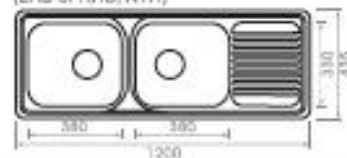

ACCESSORIES OF HANDMADE SINK

YH205A
Size adjustable for handmade sink

YH209A
Handmade Tray (Size Adjustable)

YH339B (Tray)
For Bowl Size: 340×400mm

CB240
Size adjustable for handmade sink

DOUBLE BOWL DOUBLE DRAIN

FB136P
Size: 1380×480×170mm
(1TH)

FA152P
Size: 1524×455×170mm
(1TH)

FB150
Size: 1500×435×180mm
(1TH)

DOUBLE BOWL SINGLE DRAIN

FM127P
Size: 1270×485×180mm
(LHD or RHD, NTH)

FD123K
Size: 1225×465×180mm
(LHD or RHD, NTH)

FR120K
Size: 1200×500×180mm
(LHD or RHD, NTH)

FC120P
Size: 1200×435×170mm
(LHD or RHD, NTH)

DOUBLE BOWL SINGLE DRAIN

DOUBLE BOWL SINGLE DRAIN

SINGLE BOWL DOUBLE DRAIN

DOUBLE BOWL

Undermount Sink

D56B
Size: 780×445×180mm

Undermount Sink

D78B
Size: 800×490×190mm

Undermount Sink

D68B
Size: 695×450×180mm

DOUBLE BOWL

FF77P
Size: 780×480×170mm
(NTH or 1TH)

YH237S
Size: 1160×500×240mm
(NTH, 1TH, 2TH)

Laundry Sink(30L)