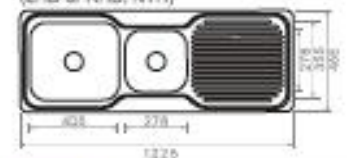

ACCESSORIES OF HANDMADE SINK

YH205A
Size adjustable for handmade sink

YH209A
Handmade Tray (Size Adjustable)

YH339B (Tray)
For Bowl Size: 340×400mm

CB240
Size adjustable for handmade sink

DOUBLE BOWL DOUBLE DRAIN

FB136P
Size: 1380×480×170mm
(1TH)

FA152P
Size: 1524×455×170mm
(1TH)

FB150
Size: 1500×435×180mm
(1TH)

DOUBLE BOWL SINGLE DRAIN

FM127P
Size: 1270×485×180mm
(LHD or RHD, NTH)

FD123K
Size: 1225×465×180mm
(LHD or RHD, NTH)

FR120K
Size: 1200×500×180mm
(LHD or RHD, NTH)

FC120P
Size: 1200×435×170mm
(LHD or RHD, NTH)

DOUBLE BOWL SINGLE DRAIN

DOUBLE BOWL SINGLE DRAIN

SINGLE BOWL DOUBLE DRAIN

DOUBLE BOWL

Undermount Sink

D56B
Size: 780×445×180mm

Undermount Sink

D78B
Size: 800×490×190mm

Undermount Sink

D68B
Size: 695×450×180mm

DOUBLE BOWL

FF77P
Size: 780×480×170mm
(NTH or 1TH)

YH237S
Size: 1160×500×240mm
(NTH, 1TH, 2TH)

Laundry Sink(30L)