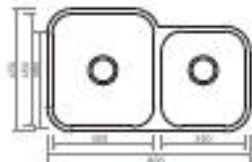

FB136P
Size: 1380×480×170mm
(1TH)

FA152P
Size: 1524×455×170mm
(1TH)

FB150
Size: 1500×435×180mm
(1TH)

DOUBLE BOWL SINGLE DRAIN

FM127P
Size: 1270×485×180mm
(LHD or RHD, NTH)

FD123K
Size: 1225×465×180mm
(LHD or RHD, NTH)

FR120K
Size: 1200×500×180mm
(LHD or RHD, NTH)

FC120P
Size: 1200×435×170mm
(LHD or RHD, NTH)

DOUBLE BOWL SINGLE DRAIN

DOUBLE BOWL SINGLE DRAIN

SINGLE BOWL DOUBLE DRAIN

DOUBLE BOWL

Undermount Sink

D56B
Size: 780×445×180mm

Undermount Sink

D78B
Size: 800×490×190mm

Undermount Sink

D68B
Size: 695×450×180mm

DOUBLE BOWL

FF77P
Size: 780×480×170mm
(NTH or 1TH)

YH237S
Size: 1160×500×240mm
(NTH, 1TH, 2TH)

Laundry Sink(30L)

SINGLE BOWL SINGLE DRAIN

FH900B

Size: 920×435×170mm
(LHD or RHD, NTH)

FT7P

Size: 780×480×170mm
(LHD or RHD, NTH)

FK77S

Size: 780×480×170mm
(LHD or RHD, NTH)

NH327S