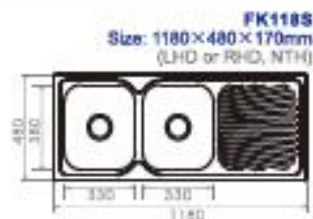

ACCESSORIES OF HANDMADE SINK

YH205A
Size adjustable for handmade sink

YH209A
Handmade Tray (Size Adjustable)

YH339B (Tray)
For Bowl Size: 340×400mm

CB240
Size adjustable for handmade sink

DOUBLE BOWL DOUBLE DRAIN

FB136P
Size: 1380×480×170mm
(1TH)

FA152P
Size: 1524×455×170mm
(1TH)

FB150
Size: 1500×435×180mm
(1TH)

DOUBLE BOWL SINGLE DRAIN

FM127P
Size: 1270×485×180mm
(LHD or RHD, NTH)

FD123K
Size: 1225×465×180mm
(LHD or RHD, NTH)

FR120K
Size: 1200×500×180mm
(LHD or RHD, NTH)

FC120P
Size: 1200×435×170mm
(LHD or RHD, NTH)

DOUBLE BOWL SINGLE DRAIN

DOUBLE BOWL SINGLE DRAIN

SINGLE BOWL DOUBLE DRAIN

DOUBLE BOWL

Undermount Sink

D56B
Size: 780×445×180mm

Undermount Sink

D78B
Size: 800×490×190mm

Undermount Sink

D68B
Size: 695×450×180mm

DOUBLE BOWL

FF77P
Size: 780×480×170mm
(NTH or 1TH)

YH237S
Size: 1160×500×240mm
(NTH, 1TH, 2TH)

Laundry Sink(30L)