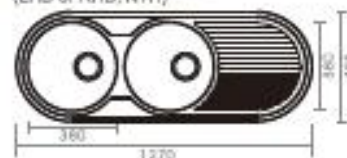

ACCESSORIES OF HANDMADE SINK

YH205A
Size adjustable for handmade sink

YH209A
Handmade Tray (Size Adjustable)

YH339B (Tray)
For Bowl Size: 340×400mm

CB240
Size adjustable for handmade sink

DOUBLE BOWL DOUBLE DRAIN

FB136P
Size: 1380×480×170mm
(1TH)

FA152P
Size: 1524×455×170mm
(1TH)

FB150
Size: 1500×435×180mm
(1TH)

DOUBLE BOWL SINGLE DRAIN

FM127P
Size: 1270×485×180mm
(LHD or RHD, NTH)

FD123K
Size: 1225×465×180mm
(LHD or RHD, NTH)

FR120K
Size: 1200×500×180mm
(LHD or RHD, NTH)

FC120P
Size: 1200×435×170mm
(LHD or RHD, NTH)

DOUBLE BOWL SINGLE DRAIN

DOUBLE BOWL SINGLE DRAIN

SINGLE BOWL DOUBLE DRAIN

DOUBLE BOWL

Undermount Sink

D56B
Size: 780×445×180mm

Undermount Sink

D78B
Size: 800×490×190mm

Undermount Sink

D68B
Size: 695×450×180mm

DOUBLE BOWL

FF77P
Size: 780×480×170mm
(NTH or 1TH)

YH237S
Size: 1160×500×240mm
(NTH, 1TH, 2TH)

Laundry Sink(30L)