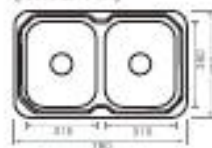

FR120K
Size: 1200×500×180mm
(LHD or RHD, NTH)

FC120P
Size: 1200×435×170mm
(LHD or RHD, NTH)

DOUBLE BOWL SINGLE DRAIN

DOUBLE BOWL SINGLE DRAIN

SINGLE BOWL DOUBLE DRAIN

DOUBLE BOWL

Undermount Sink

D56B
Size: 780×445×180mm

Undermount Sink

D78B
Size: 800×490×190mm

Undermount Sink

D68B
Size: 695×450×180mm

DOUBLE BOWL

FF77P
Size: 780×480×170mm
(NTH or 1TH)

YH237S
Size: 1160×500×240mm
(NTH, 1TH, 2TH)

Laundry Sink(30L)

SINGLE BOWL SINGLE DRAIN

FH900B

Size: 920×435×170mm
(LHD or RHD, NTH)

FT7P

Size: 780×480×170mm
(LHD or RHD, NTH)

FK77S

Size: 780×480×170mm
(LHD or RHD, NTH)

NH327S

Size: 780×360×155mm
(LHD or RHD, NTH)

SINGLE BOWL

★ Laundry Tub comes with Basket waste and bundy by pass kit.

<p>YH211C Size: 450×395×180mm</p> 	<p>YH224 (1TH) Size: 380×380×180mm</p> 
<p>YH212C Size: 420×370×170mm</p> 	<p>B35A Size: 365×315×170mm</p>  <p>Undermount Sink</p>
<p>YH211C Size: 490×440×160mm</p> 	<p>B41A Size: 420×370×170mm</p>  <p>Undermount Sink</p>
<p>YH315C (1TH) Size: 447×440×170mm</p> 	<p>B55A Size: 450×430×190mm</p>  <p>Undermount Sink</p>