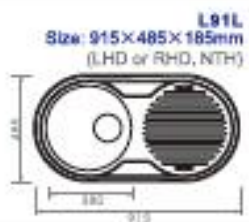

FR120K
Size: 1200×500×180mm
(LHD or RHD, NTH)

FC120P
Size: 1200×435×170mm
(LHD or RHD, NTH)

DOUBLE BOWL SINGLE DRAIN

DOUBLE BOWL SINGLE DRAIN

SINGLE BOWL DOUBLE DRAIN

DOUBLE BOWL

Undermount Sink

D56B
Size: 780×445×180mm

Undermount Sink

D78B
Size: 800×490×190mm

Undermount Sink

D68B
Size: 695×450×180mm

DOUBLE BOWL

FF77P
Size: 780×480×170mm
(NTH or 1TH)

YH237S
Size: 1160×500×240mm
(NTH, 1TH, 2TH)

Laundry Sink(30L)

SINGLE BOWL SINGLE DRAIN

FH900B

Size: 920×435×170mm
(LHD or RHD, NTH)

FT7P

Size: 780×480×170mm
(LHD or RHD, NTH)

FK77S

Size: 780×480×170mm
(LHD or RHD, NTH)

NH327S

Size: 780×360×155mm
(LHD or RHD, NTH)

SINGLE BOWL

★ Laundry Tub comes with Basket waste and bundy by pass kit.

<p>YH211C Size: 450×395×180mm</p> 	<p>YH224 (1TH) Size: 380×380×180mm</p> 
<p>YH212C Size: 420×370×170mm</p> 	<p>B35A Size: 365×315×170mm</p>  <p>Undermount Sink</p>
<p>YH211C Size: 490×440×160mm</p> 	<p>B41A Size: 420×370×170mm</p>  <p>Undermount Sink</p>
<p>YH315C (1TH) Size: 447×440×170mm</p> 	<p>B55A Size: 450×430×190mm</p>  <p>Undermount Sink</p>