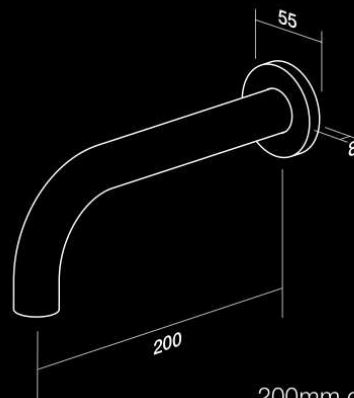

Wall basin set.....QWW01.160  
WELS 4\* - 7.5lpm  
also available wall bath set on plate..QWW02.160

Wall Top Assemblies....QW011.200  
WELS N/A

# technical specifications

wall basin set on plate

top assemblies

wall basin set

wall basin set on plate - offset

200mm outlet

Only available as wall bath or wall basin. WELS 4\* 7.5LPM  
Not suitable for use in shower applications