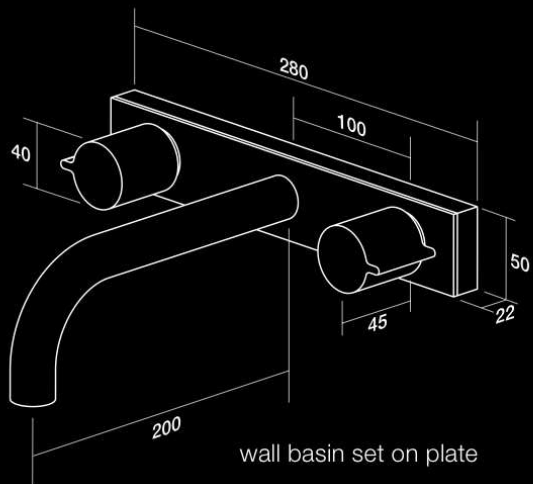

Brushed Rose Gold

Antique Copper

Native Brass

Wall basin set on plate.....QWP01.150  
WELS 4\* - 7.5lpm  
also available wall bath set on plate..QWP02.150

Wall basin set on plate - offset....QWCP02.199L  
WELS 4\* - 7.5lpm  
also available wall bath set on plate..QWCP03.199L

Wall basin set.....QWW01.160  
WELS 4\* - 7.5lpm  
also available wall bath set on plate..QWW02.160

Wall Top Assemblies....QW011.200  
WELS N/A

# technical specifications

wall basin set on plate

top assemblies

wall basin set

wall basin set on plate - offset

200mm outlet

Only available as wall bath or wall basin. WELS 4\* 7.5LPM  
Not suitable for use in shower applications