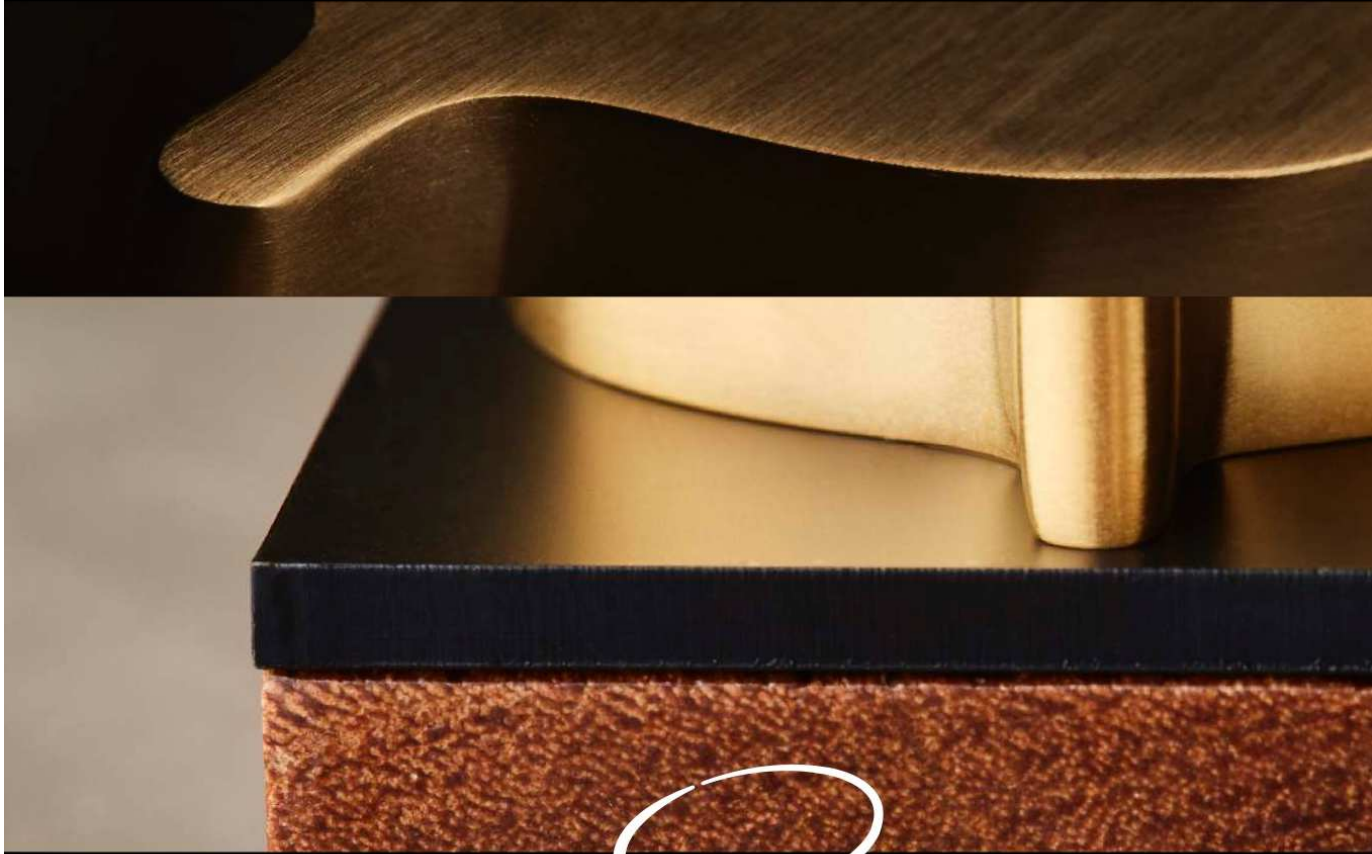

par
TAPS
partaps.com.au

wood collection

/Par-Taps-Pty-Ltd @par_taps