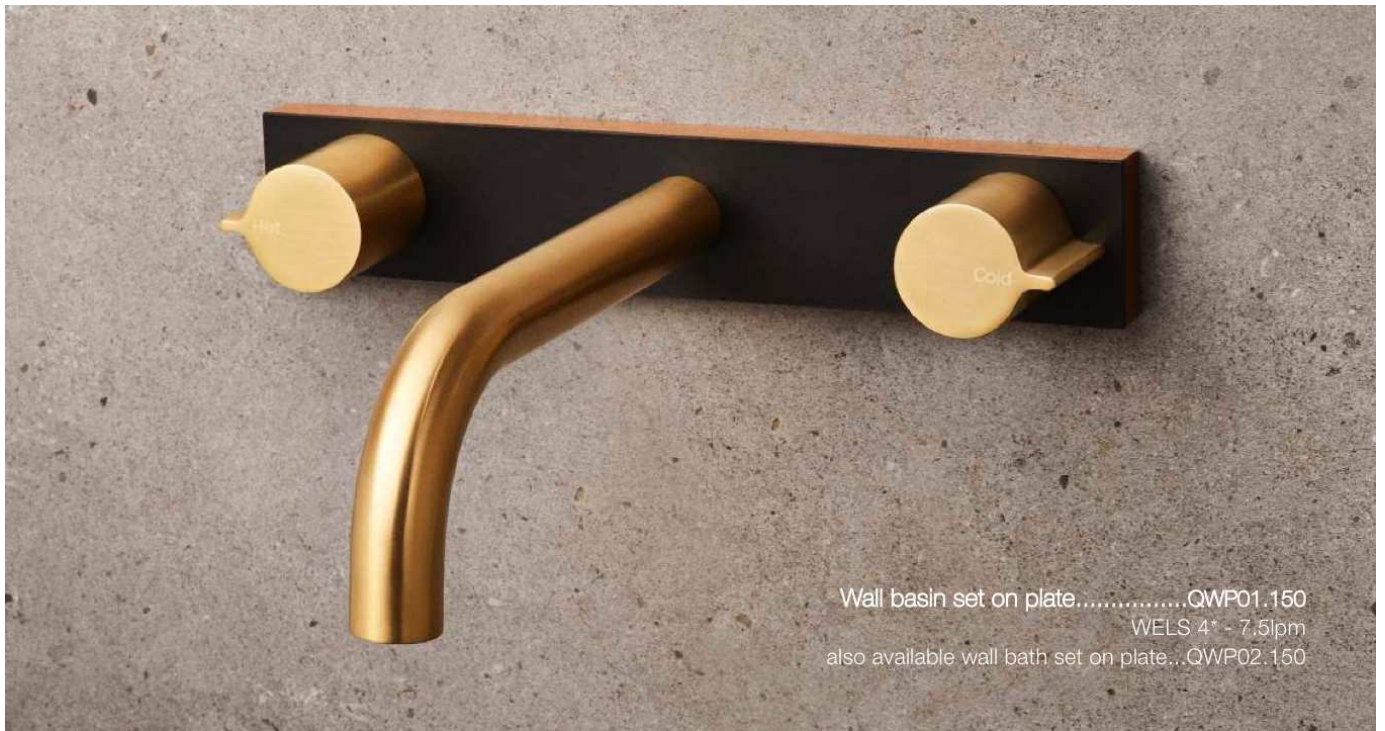

Brushed Rose Gold

Antique Copper

Native Brass

Wall basin set on plate.....QWP01.150  
WELS 4\* - 7.5lpm  
also available wall bath set on plate..QWP02.150

Wall basin set on plate - offset....QWCP02.199L  
WELS 4\* - 7.5lpm  
also available wall bath set on plate..QWCP03.199L