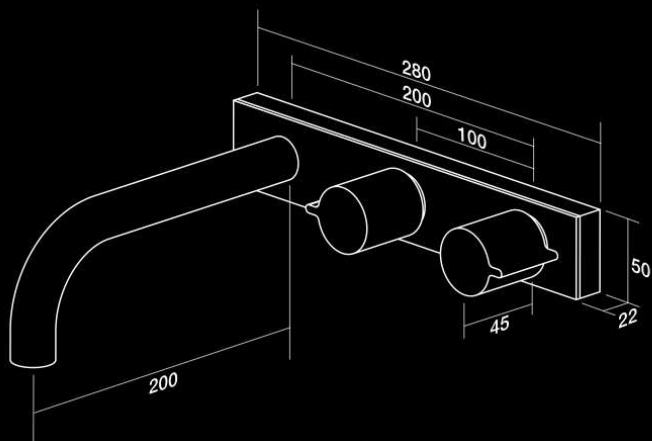

# technical specifications

wall basin set on plate

top assemblies

wall basin set

wall basin set on plate - offset

200mm outlet

Only available as wall bath or wall basin. WELS 4\* 7.5LPM  
Not suitable for use in shower applications