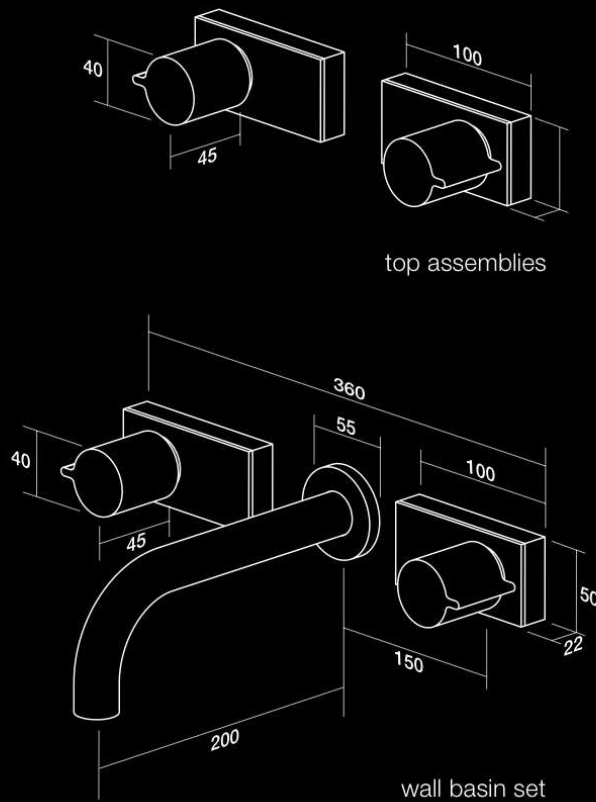

Wall basin set.....QWW01.160  
WELS 4\* - 7.5lpm  
also available wall bath set on plate..QWW02.160

Wall Top Assemblies....QW011.200  
WELS N/A

# technical specifications

wall basin set on plate

top assemblies

wall basin set

wall basin set on plate - offset

200mm outlet

Only available as wall bath or wall basin. WELS 4\* 7.5LPM  
Not suitable for use in shower applications