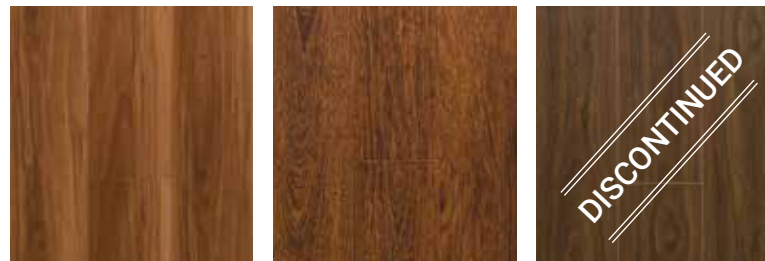

Preference Flooring's high quality standard and lifetime structural warranty ensure your lifelong enjoyment of the floor.

Euro Oak

Brazilian Oak

Blackbutt

Antique Oak

Spotted Gum

Kempas

Brushed Box