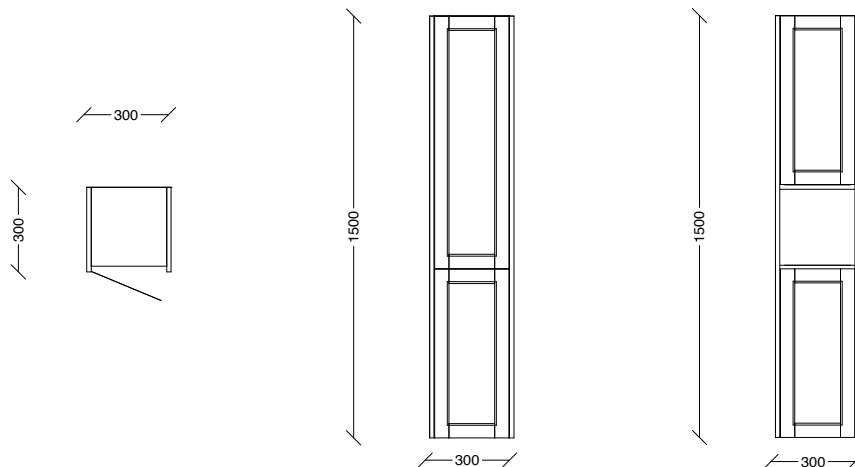

VANITY SPECIFICATIONS

Now WALL HUNG - DOOR & DRAWER OPTIONS

Now WALL HUNG - ALL DRAWER OPTIONS

Now TALL BOY

VANITY SPECIFICATIONS

Now FLOOR STANDING - DOOR & DRAWER OPTIONS

Now FLOOR STANDING - ALL DRAWER OPTIONS