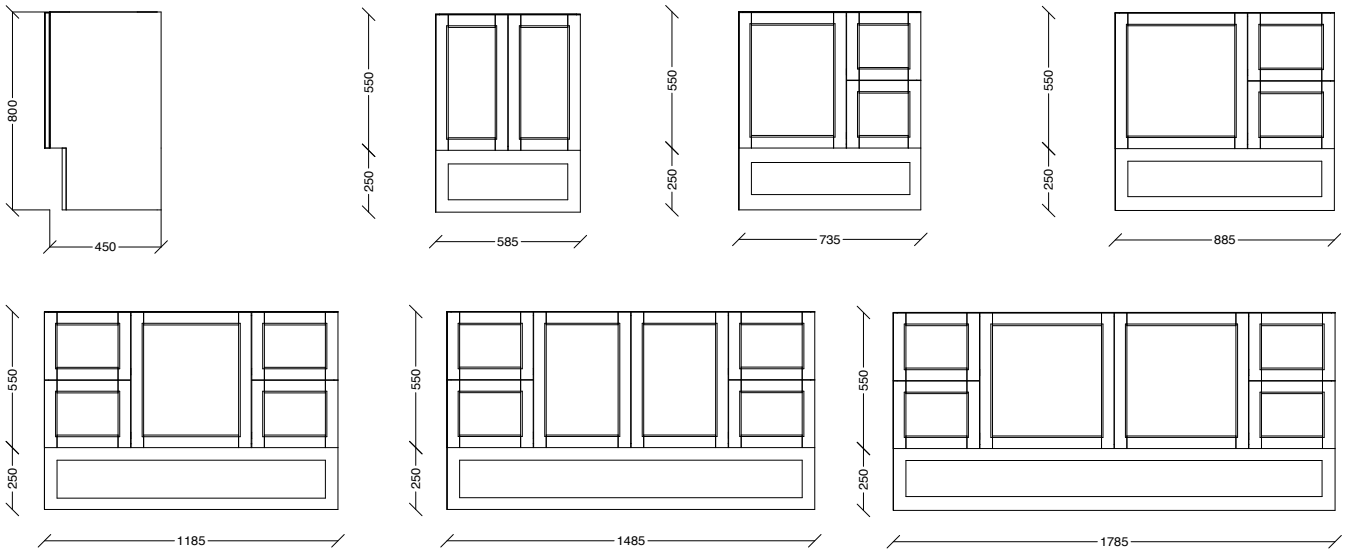

VANITY SPECIFICATIONS

Now WALL HUNG - DOOR & DRAWER OPTIONS

Now WALL HUNG - ALL DRAWER OPTIONS

Now TALL BOY

VANITY SPECIFICATIONS

Now FLOOR STANDING - DOOR & DRAWER OPTIONS

Now FLOOR STANDING - ALL DRAWER OPTIONS