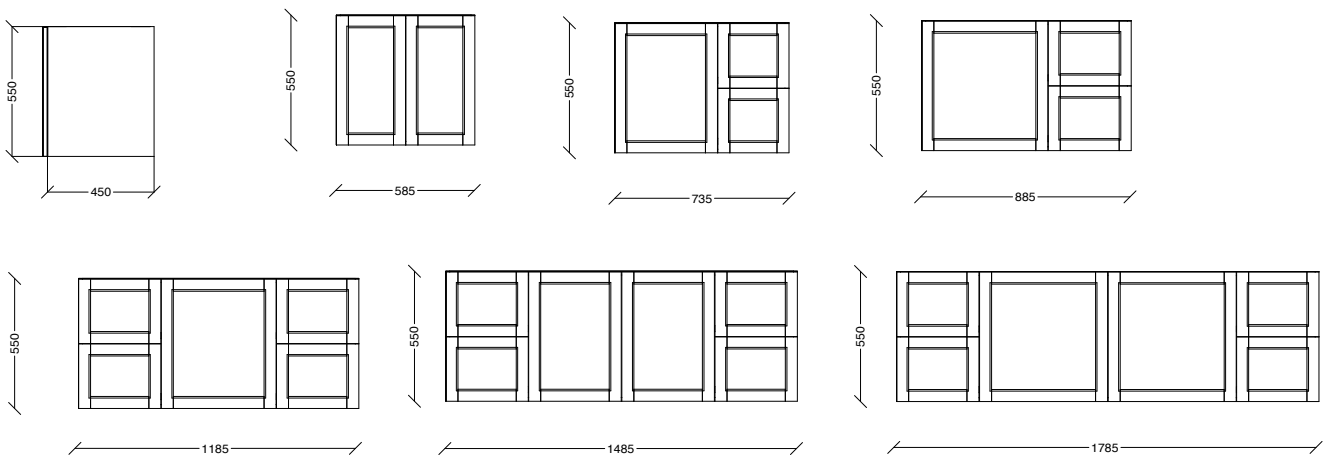

VANITY SPECIFICATIONS

Now WALL HUNG - DOOR & DRAWER OPTIONS

Now WALL HUNG - ALL DRAWER OPTIONS

Now TALL BOY

VANITY SPECIFICATIONS

Now FLOOR STANDING - DOOR & DRAWER OPTIONS

Now FLOOR STANDING - ALL DRAWER OPTIONS