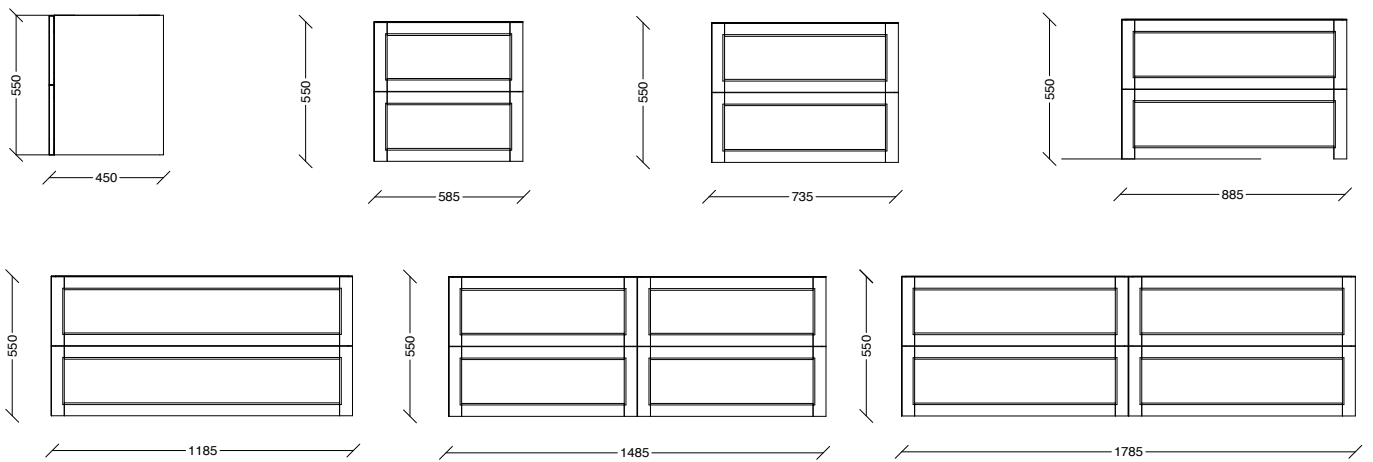

VANITY SPECIFICATIONS

Now WALL HUNG - DOOR & DRAWER OPTIONS

Now WALL HUNG - ALL DRAWER OPTIONS

Now TALL BOY

VANITY SPECIFICATIONS

Now FLOOR STANDING - DOOR & DRAWER OPTIONS

Now FLOOR STANDING - ALL DRAWER OPTIONS