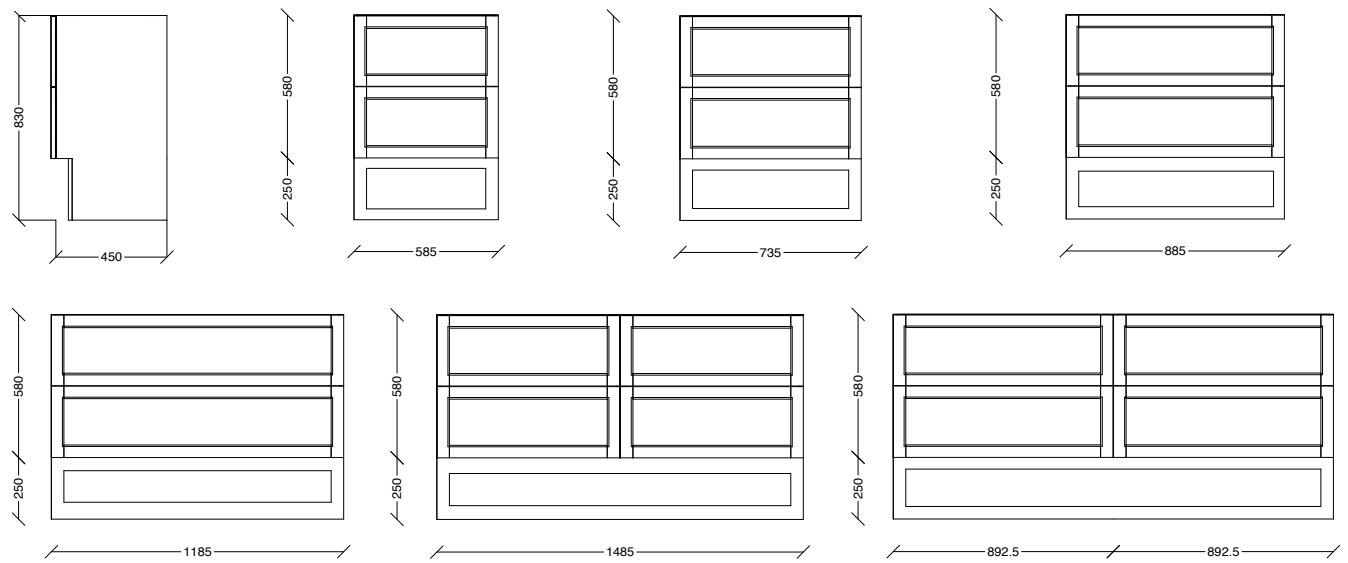

VANITY SPECIFICATIONS

Now WALL HUNG - DOOR & DRAWER OPTIONS

Now WALL HUNG - ALL DRAWER OPTIONS

Now TALL BOY

VANITY SPECIFICATIONS

Now FLOOR STANDING - DOOR & DRAWER OPTIONS

Now FLOOR STANDING - ALL DRAWER OPTIONS