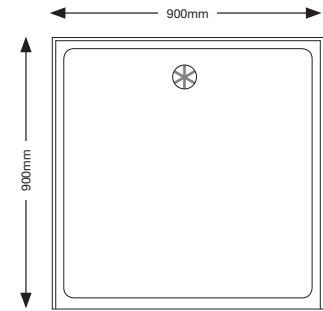

Shower Bases

Three sizes available – 820 x 820 mm , 900 x 900 mm & 1200 x 900 mm

Corner bases available: 900 x 900 mm & 1000 x 1000 mm