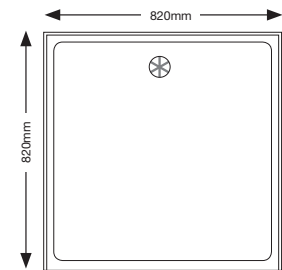

Shower Bases

Three sizes available – 820 x 820 mm , 900 x 900 mm & 1200 x 900 mm

Corner bases available: 900 x 900 mm & 1000 x 1000 mm