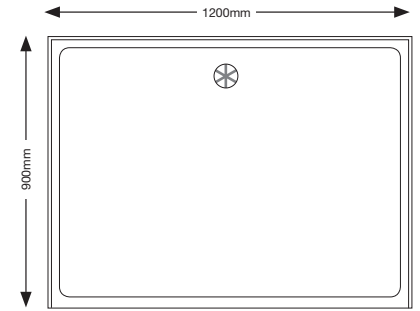

Shower Bases

Three sizes available – 820 x 820 mm , 900 x 900 mm & 1200 x 900 mm

Corner bases available: 900 x 900 mm & 1000 x 1000 mm